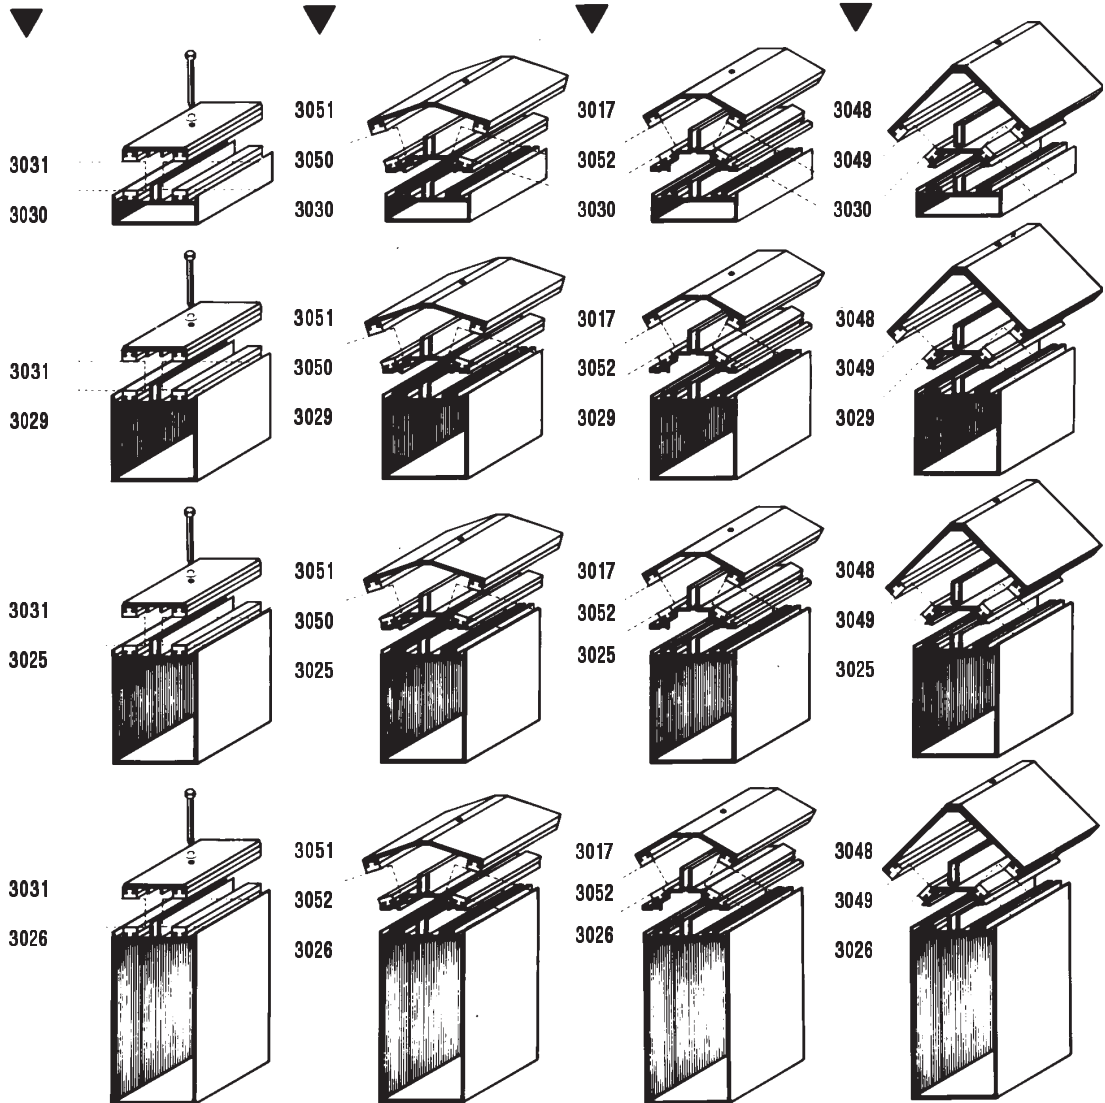

CAPS & FRAMES

**RAFTER/
 PURLIN
 RIDGES &
 RAFTERS**

Rafter/Purlin

18' Ridge
 26' Pyramid Hip Rafter

26' Ridge
 45' Pyramid Hip Rafter

45' Ridge

A Division of Major Industries, Inc.

AUBURN® SKYLIGHTS