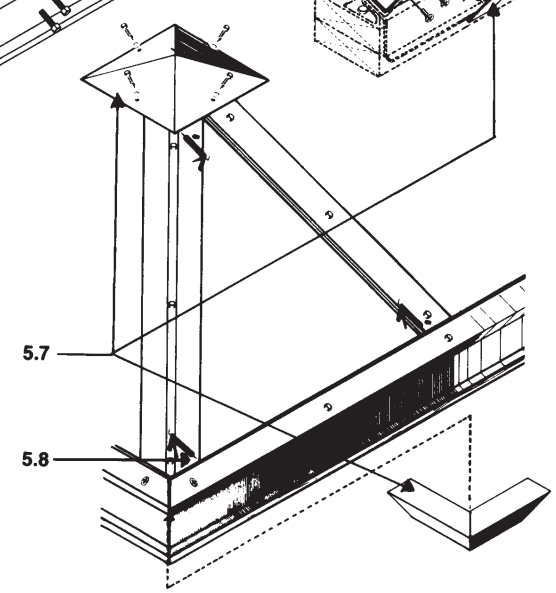

**PYRAMID
SEQUENTIAL
INSTALLATION
DETAILS**