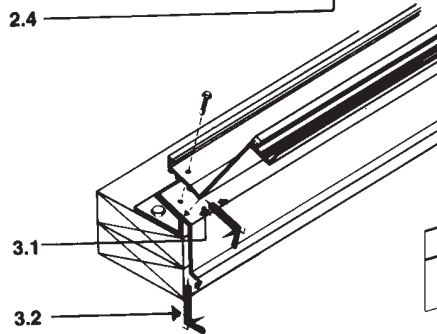

**PYRAMID
 SEQUENTIAL
 INSTALLATION
 DETAILS**

A Division of Major Industries, Inc.

AUBURN® SKYLIGHTS

P.O. Box 306
 Wausau, Wisconsin 54402-0306
 Phone: (715) 842-4616
 Fax: (715) 848-3336
 Toll Free: (888) SkyCost (888-759-2678)
<http://www.majorskylights.com>
 e-mail: info@majorskylights.com

**HIPPED RIDGE
 SEQUENTIAL
 INSTALLATION
 DETAILS**

A Division of Major Industries, Inc.

AUBURN® SKYLIGHTS

P.O. Box 306
 Wausau, Wisconsin 54402-0306
 Phone: (715) 842-4616
 Fax: (715) 848-3336
 Toll Free: (888) SkyCost (888-759-2678)
<http://www.majorskylights.com>
 e-mail: info@majorskylights.com