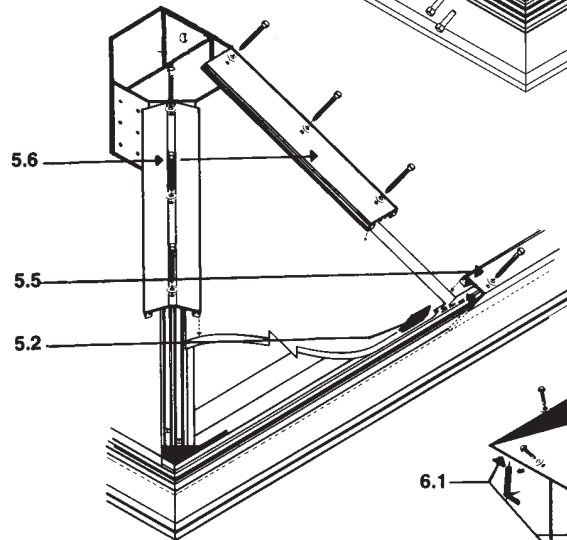

**PYRAMID
 SEQUENTIAL
 INSTALLATION
 DETAILS**

A Division of Major Industries, Inc.

AUBURN® SKYLIGHTS

P.O. Box 306
 Wausau, Wisconsin 54402-0306
 Phone: (715) 842-4616
 Fax: (715) 848-3336
 Toll Free: (888) SkyCost (888-759-2678)
<http://www.majorskylights.com>
 e-mail: info@majorskylights.com

**HIPPED RIDGE
 SEQUENTIAL
 INSTALLATION
 DETAILS**

A Division of Major Industries, Inc.

AUBURN® SKYLIGHTS

P.O. Box 306
 Wausau, Wisconsin 54402-0306
 Phone: (715) 842-4616
 Fax: (715) 848-3336
 Toll Free: (888) SkyCost (888-759-2678)
<http://www.majorskylights.com>
 e-mail: info@majorskylights.com