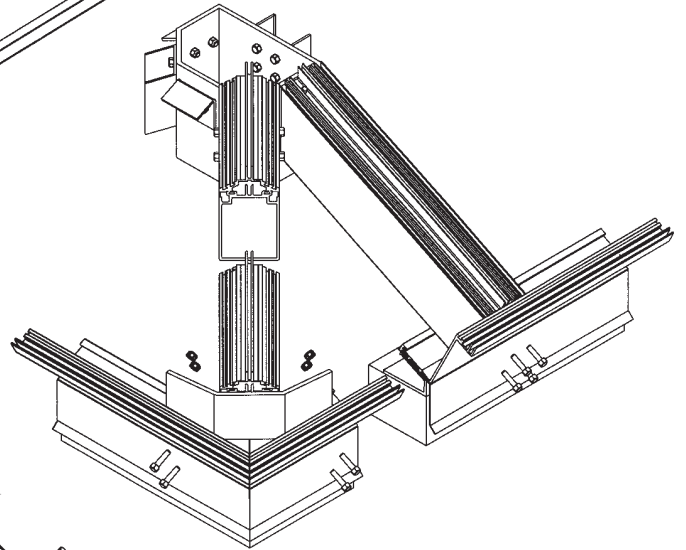

**PYRAMID
 SEQUENTIAL
 INSTALLATION
 DETAILS**

A Division of Major Industries, Inc.

AUBURN® SKYLIGHTS

P.O. Box 306
 Wausau, Wisconsin 54402-0306
 Phone: (715) 842-4616
 Fax: (715) 848-3336
 Toll Free: (888) SkyCost (888-759-2678)
<http://www.majorskylights.com>
 e-mail: info@majorskylights.com

**HIPPED RIDGE
 SEQUENTIAL
 INSTALLATION
 DETAILS**

A Division of Major Industries, Inc.

AUBURN® SKYLIGHTS

P.O. Box 306
 Wausau, Wisconsin 54402-0306
 Phone: (715) 842-4616
 Fax: (715) 848-3336
 Toll Free: (888) SkyCost (888-759-2678)
<http://www.majorskylights.com>
 e-mail: info@majorskylights.com