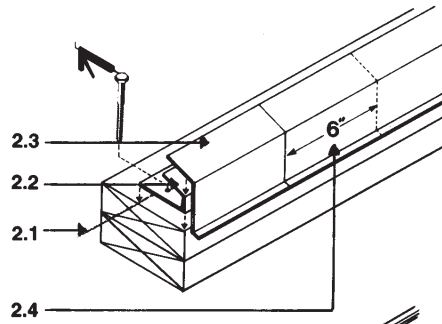

**PYRAMID
SEQUENTIAL
INSTALLATION
DETAILS**