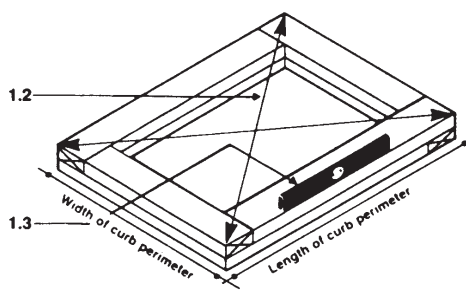

**PYRAMID
SEQUENTIAL
INSTALLATION
DETAILS**