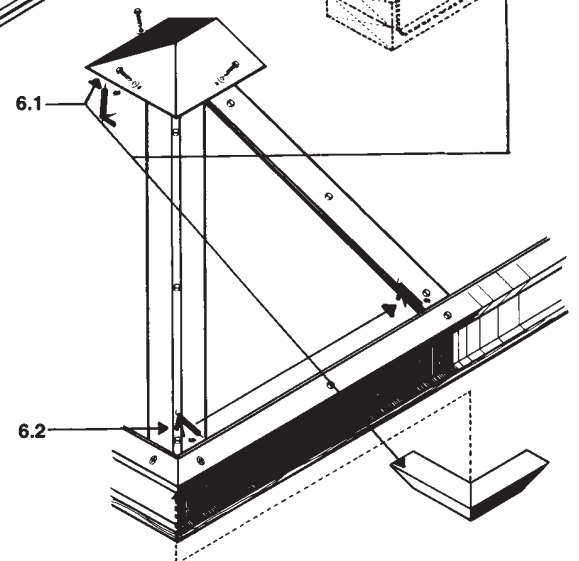

**HIPPED RIDGE
SEQUENTIAL
INSTALLATION
DETAILS**