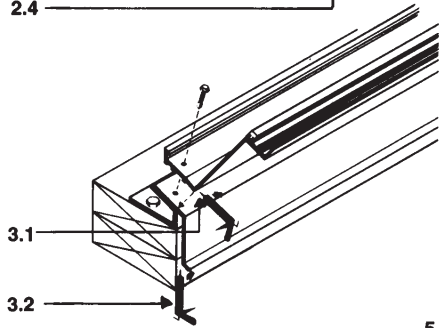

**PYRAMID
SEQUENTIAL
INSTALLATION
DETAILS**