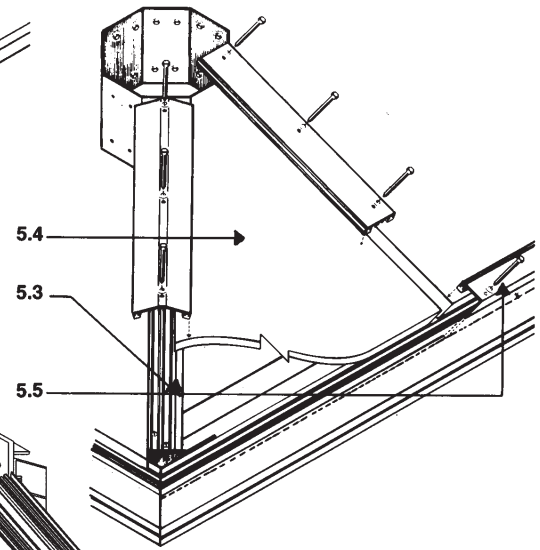

**PYRAMID
SEQUENTIAL
INSTALLATION
DETAILS**