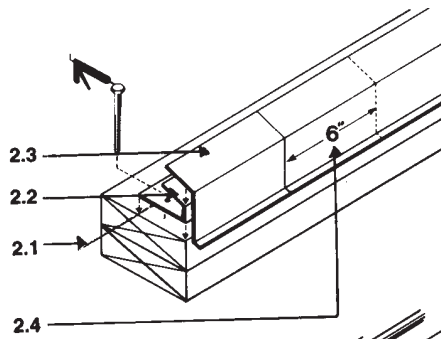

**HIPPED RIDGE
SEQUENTIAL
INSTALLATION
DETAILS**