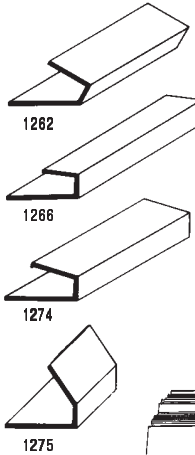

Curb Starters