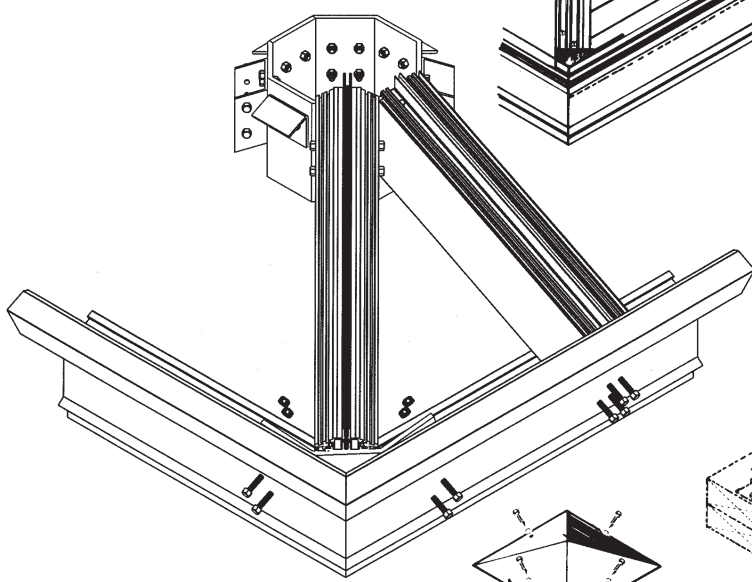

**PYRAMID
SEQUENTIAL
INSTALLATION
DETAILS**