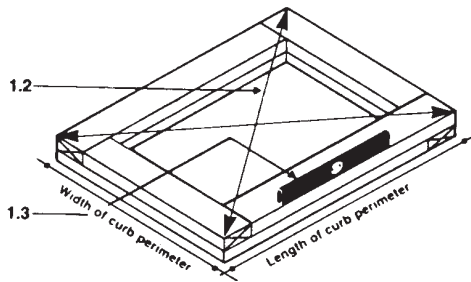

**HIPPED RIDGE
SEQUENTIAL
INSTALLATION
DETAILS**