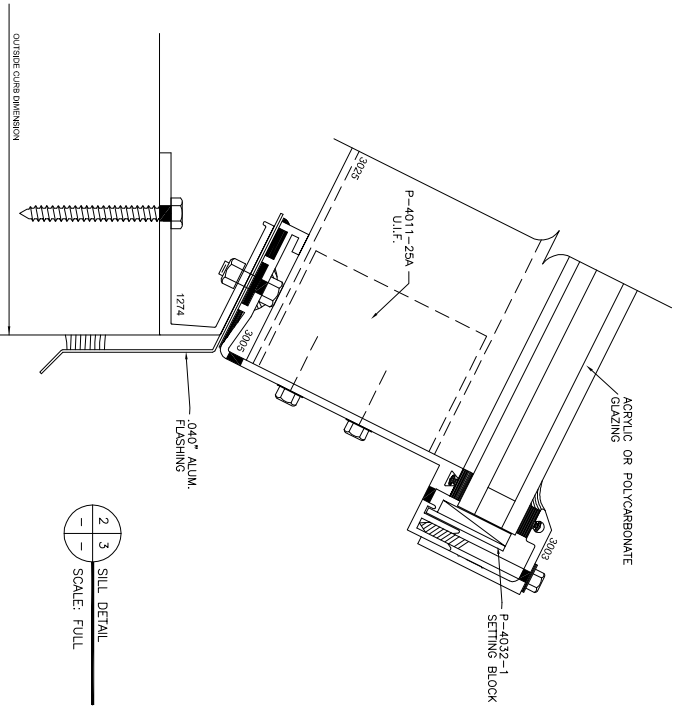

PLAN VIEW
NOT TO SCALE

ELEVATION "A"

MAJOR INDUSTRIES
 7120 STEWART AVENUE
 WAUSAU, WI 54401
 P.O. BOX 306
 WAUSAU, WI 54402-0306

MAJOR INDUSTRIES INC.
 PHONE (715) 842-4616
 FAX (715) 848-3336

AUBURN®
BARREL VAULT SKYLIGHT

1 2 JAMB AT CURB
SCALE: FULL

MAJOR INDUSTRIES INC.
7120 STEWART AVENUE
P.O. BOX 306
WAUSAU, WI 54401

PHONE (715) 842-4816
FAX (715) 848-3336

AUBURN®
BARREL VAULT SKYLIGHT

MAJOR INDUSTRIES
 7120 STEWART AVENUE
 WAUSAU, WI 54401
 P.O. BOX 306
 WAUSAU, WI 54402-0306