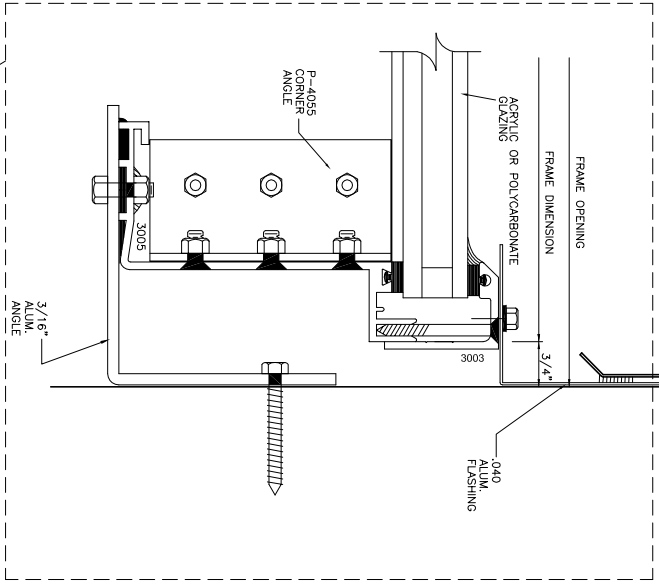

1 2 JAMB AT CURB
SCALE: FULL

MAJOR INDUSTRIES INC.
7120 STEWART AVENUE
P.O. BOX 306
WAUSAU, WI 54401

PHONE (715) 842-4816
FAX (715) 848-3336

AUBURN®
BARREL VAULT SKYLIGHT

MAJOR INDUSTRIES
 7120 STEWART AVENUE
 WAUSAU, WI 54401
 P.O. BOX 306
 WAUSAU, WI 54402-0306