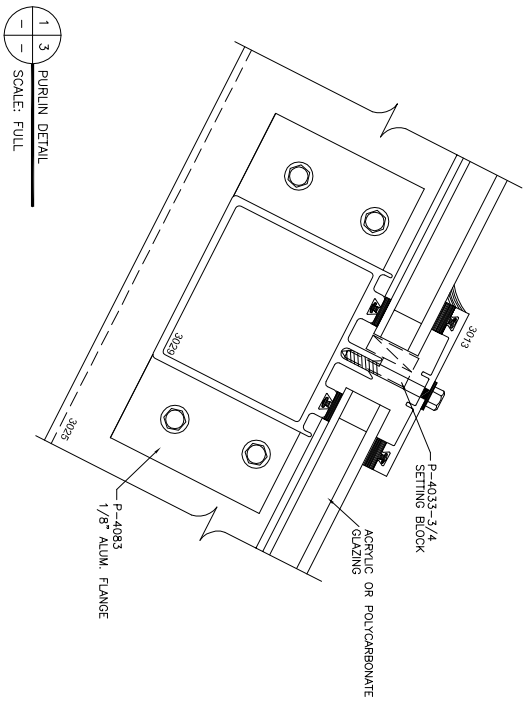

PLAN VIEW
NOT TO SCALE

ELEVATION "A"

MAJOR INDUSTRIES
 7120 STEWART AVENUE
 WAUSAU, WI 54401
 P.O. BOX 306
 WAUSAU, WI 54402-0306

MAJOR INDUSTRIES INC.
 PHONE (715) 842-4616
 FAX (715) 848-3336

AUBURN®
BARREL VAULT SKYLIGHT

1 2 JAMB AT CURB
SCALE: FULL

MAJOR INDUSTRIES INC.
7120 STEWART AVENUE
P.O. BOX 306
WAUSAU, WI 54401

PHONE (715) 842-4816
FAX (715) 848-3336

AUBURN®
BARREL VAULT SKYLIGHT

MAJOR INDUSTRIES
 7120 STEWART AVENUE
 WAUSAU, WI 54401
 P.O. BOX 306
 WAUSAU, WI 54402-0306