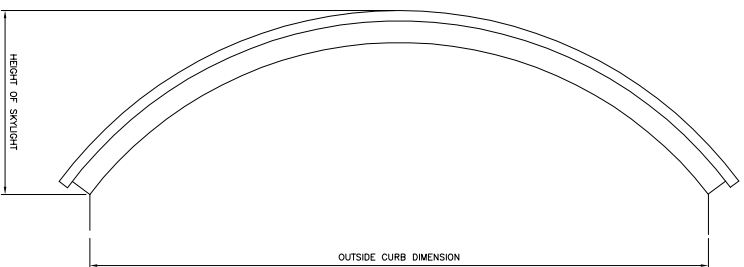

PLAN VIEW
NOT TO SCALE

ELEVATION "A"

MAJOR INDUSTRIES
 7120 STEWART AVENUE
 WAUSAU, WI 54401
 P.O. BOX 306
 WAUSAU, WI 54402-0306

MAJOR INDUSTRIES INC.
 PHONE (715) 842-4616
 FAX (715) 848-3336

AUBURN®
BARREL VAULT SKYLIGHT

1 2 JAMB AT CURB
SCALE: FULL

MAJOR INDUSTRIES INC.
7120 STEWART AVENUE
P.O. BOX 306
WAUSAU, WI 54401

PHONE (715) 842-4816
FAX (715) 848-3336

AUBURN®
BARREL VAULT SKYLIGHT

MAJOR INDUSTRIES
 7120 STEWART AVENUE
 WAUSAU, WI 54401
 P.O. BOX 306
 WAUSAU, WI 54402-0306