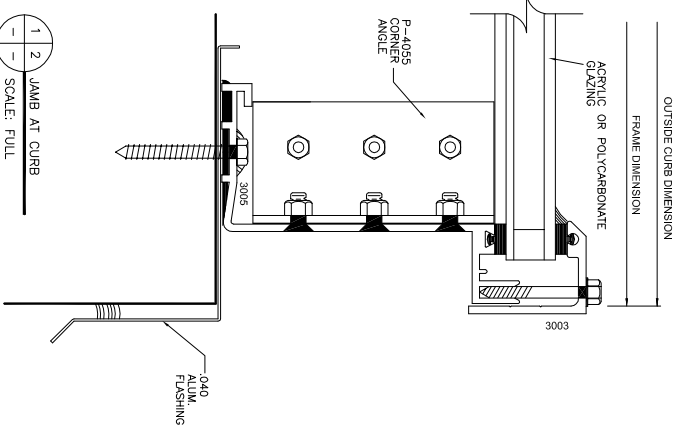

1 2 JAMB AT CURB
SCALE: FULL

MAJOR INDUSTRIES INC.
7120 STEWART AVENUE
P.O. BOX 306
WAUSAU, WI 54401

PHONE (715) 842-4816
FAX (715) 848-3336

AUBURN®
BARREL VAULT SKYLIGHT

MAJOR INDUSTRIES
 7120 STEWART AVENUE
 WAUSAU, WI 54401
 P.O. BOX 306
 WAUSAU, WI 54402-0306