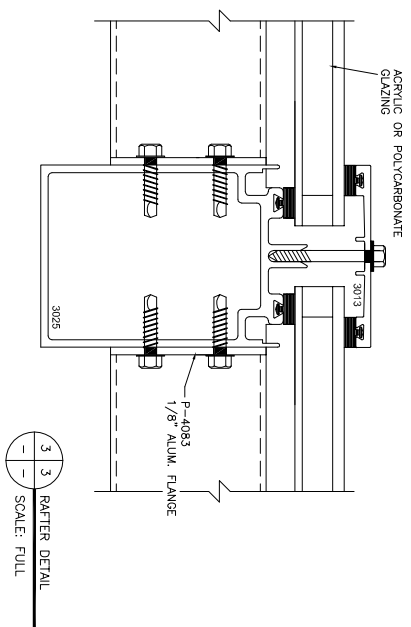

1 2 JAMB AT CURB
SCALE: FULL

MAJOR INDUSTRIES INC.
7120 STEWART AVENUE
P.O. BOX 306
WAUSAU, WI 54401

PHONE (715) 842-4816
FAX (715) 848-3336

AUBURN®
BARREL VAULT SKYLIGHT

MAJOR INDUSTRIES
 7120 STEWART AVENUE
 WAUSAU, WI 54401
 P.O. BOX 306
 WAUSAU, WI 54402-0306