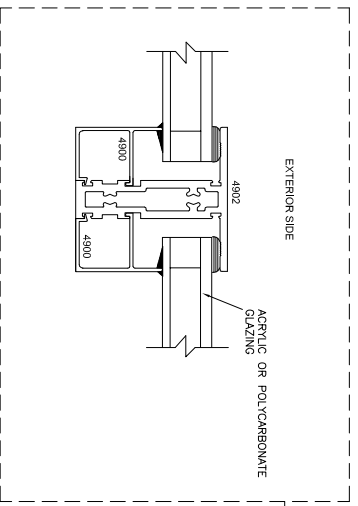

PLAN VIEW
NOT TO SCALE

ELEVATION "A"

MAJOR INDUSTRIES
 7120 STEWART AVENUE
 WAUSAU, WI 54401
 P.O. BOX 306
 WAUSAU, WI 54402-0306

MAJOR INDUSTRIES INC.
 PHONE (715) 842-4616
 FAX (715) 848-3336

AUBURN®
BARREL VAULT SKYLIGHT