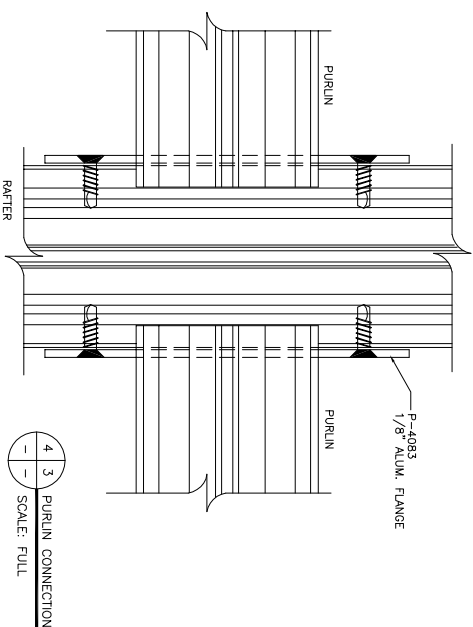

1 2 JAMB AT CURB
SCALE: FULL

MAJOR INDUSTRIES INC.
7120 STEWART AVENUE
P.O. BOX 306
WAUSAU, WI 54401

PHONE (715) 842-4816
FAX (715) 848-3336

AUBURN®
BARREL VAULT SKYLIGHT

MAJOR INDUSTRIES
 7120 STEWART AVENUE
 WAUSAU, WI 54401
 P.O. BOX 306
 WAUSAU, WI 54402-0306