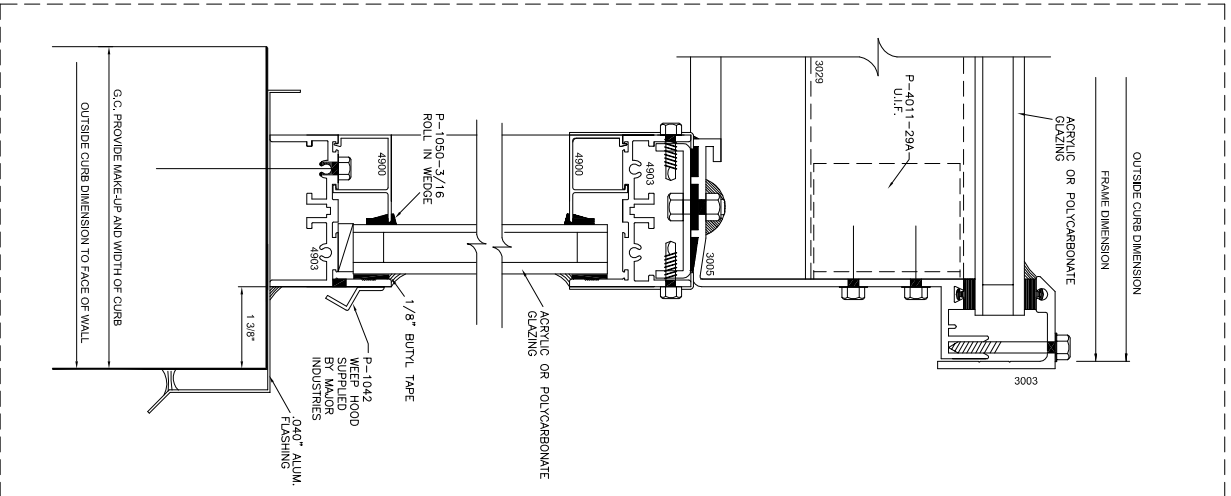

PLAN VIEW
NOT TO SCALE

ELEVATION "A"

MAJOR INDUSTRIES
 7120 STEWART AVENUE
 WAUSAU, WI 54401
 P.O. BOX 306
 WAUSAU, WI 54402-0306

MAJOR INDUSTRIES INC.
 PHONE (715) 842-4616
 FAX (715) 848-3336

AUBURN®
BARREL VAULT SKYLIGHT

1 2 JAMB AT CURB
SCALE: FULL

MAJOR INDUSTRIES INC.
7120 STEWART AVENUE
P.O. BOX 306
WAUSAU, WI 54401

PHONE (715) 842-4816
FAX (715) 848-3336

AUBURN®
BARREL VAULT SKYLIGHT

MAJOR INDUSTRIES
 7120 STEWART AVENUE
 WAUSAU, WI 54401
 P.O. BOX 306
 WAUSAU, WI 54402-0306