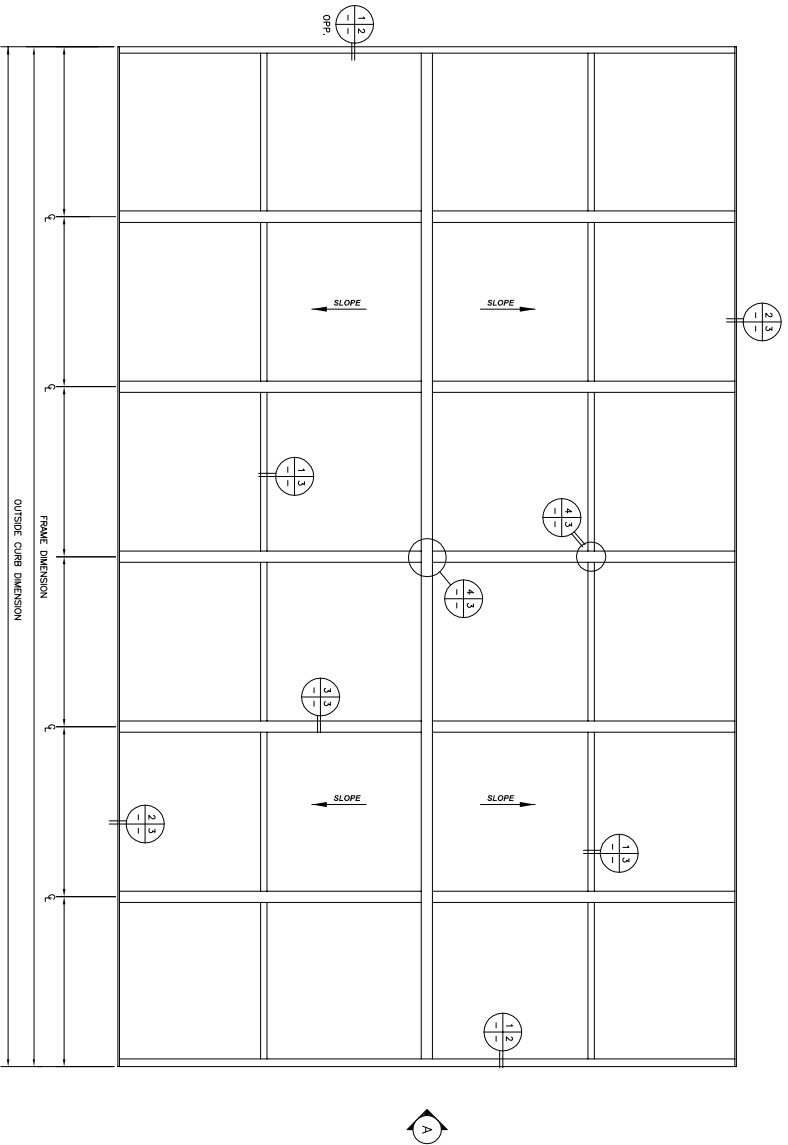

PLAN VIEW
NOT TO SCALE

ELEVATION "A"

MAJOR INDUSTRIES
 7120 STEWART AVENUE
 WAUSAU, WI 54401
 P.O. BOX 306
 WAUSAU, WI 54402-0306

MAJOR INDUSTRIES INC.
 PHONE (715) 842-4616
 FAX (715) 848-3336

AUBURN®
BARREL VAULT SKYLIGHT

1 2 JAMB AT CURB
SCALE: FULL

MAJOR INDUSTRIES INC.
7120 STEWART AVENUE
P.O. BOX 306
WAUSAU, WI 54401

PHONE (715) 842-4816
FAX (715) 848-3336

AUBURN®
BARREL VAULT SKYLIGHT

MAJOR INDUSTRIES
 7120 STEWART AVENUE
 WAUSAU, WI 54401
 P.O. BOX 306
 WAUSAU, WI 54402-0306