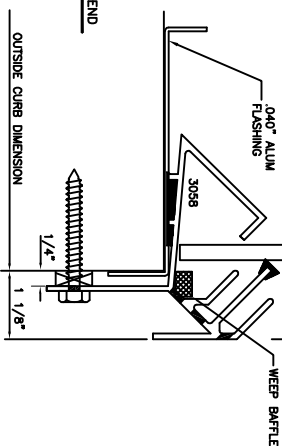

TUBE RAFTERS AVAILABLE FOR LARGER SPANS

OPTION: DUAL GLAZING

ACRYLIC OR POLYCARBONATE GLAZING

MAJOR INDUSTRIES INC.

7120 STEWART AVENUE  
P.O. BOX 306  
WAUSAU, WI 54401

PHONE (715) 842-4816  
FAX (715) 848-3336

AUBURN®

LOW RISE BARREL VAULT