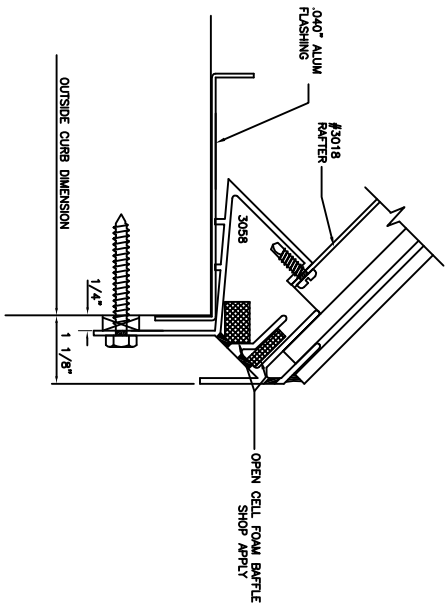

TUBE RAFTERS AVAILABLE FOR LARGER SPANS

OPTION: DUAL GLAZING

ACRYLIC OR POLYCARBONATE GLAZING

MAJOR INDUSTRIES INC.

7120 STEWART AVENUE  
P.O. BOX 306  
WAUSAU, WI 54401

PHONE (715) 842-4816  
FAX (715) 848-3336

AUBURN®

LOW RISE BARREL VAULT