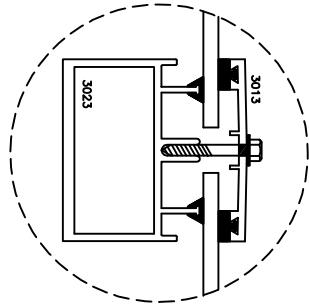

TUBE RAFTERS AVAILABLE FOR LARGER SPANS

OPTION: DUAL GLAZING

ACRYLIC OR POLYCARBONATE GLAZING

MAJOR INDUSTRIES INC.

7120 STEWART AVENUE  
P.O. BOX 306  
WAUSAU, WI 54401

PHONE (715) 842-4816  
FAX (715) 848-3336