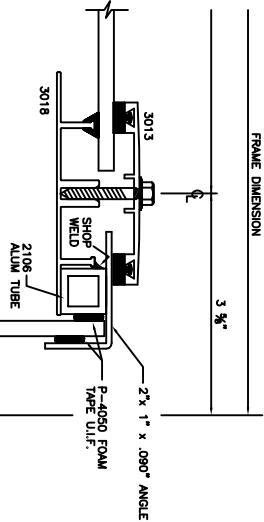

TUBE RAFTERS AVAILABLE FOR LARGER SPANS

OPTION: DUAL GLAZING

ACRYLIC OR POLYCARBONATE GLAZING

MAJOR INDUSTRIES INC.

7120 STEWART AVENUE  
P.O. BOX 306  
WAUSAU, WI 54401

PHONE (715) 842-4816  
FAX (715) 848-3336