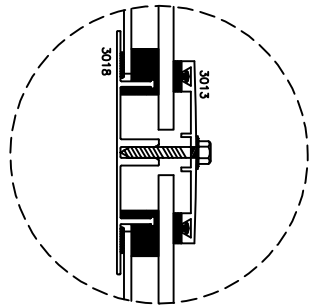

TUBE RAFTERS AVAILABLE FOR LARGER SPANS

OPTION: DUAL GLAZING

ACRYLIC OR POLYCARBONATE GLAZING

MAJOR INDUSTRIES INC.

7120 STEWART AVENUE  
P.O. BOX 306  
WAUSAU, WI 54401

PHONE (715) 842-4816  
FAX (715) 848-3336

AUBURN®

LOW RISE BARREL VAULT