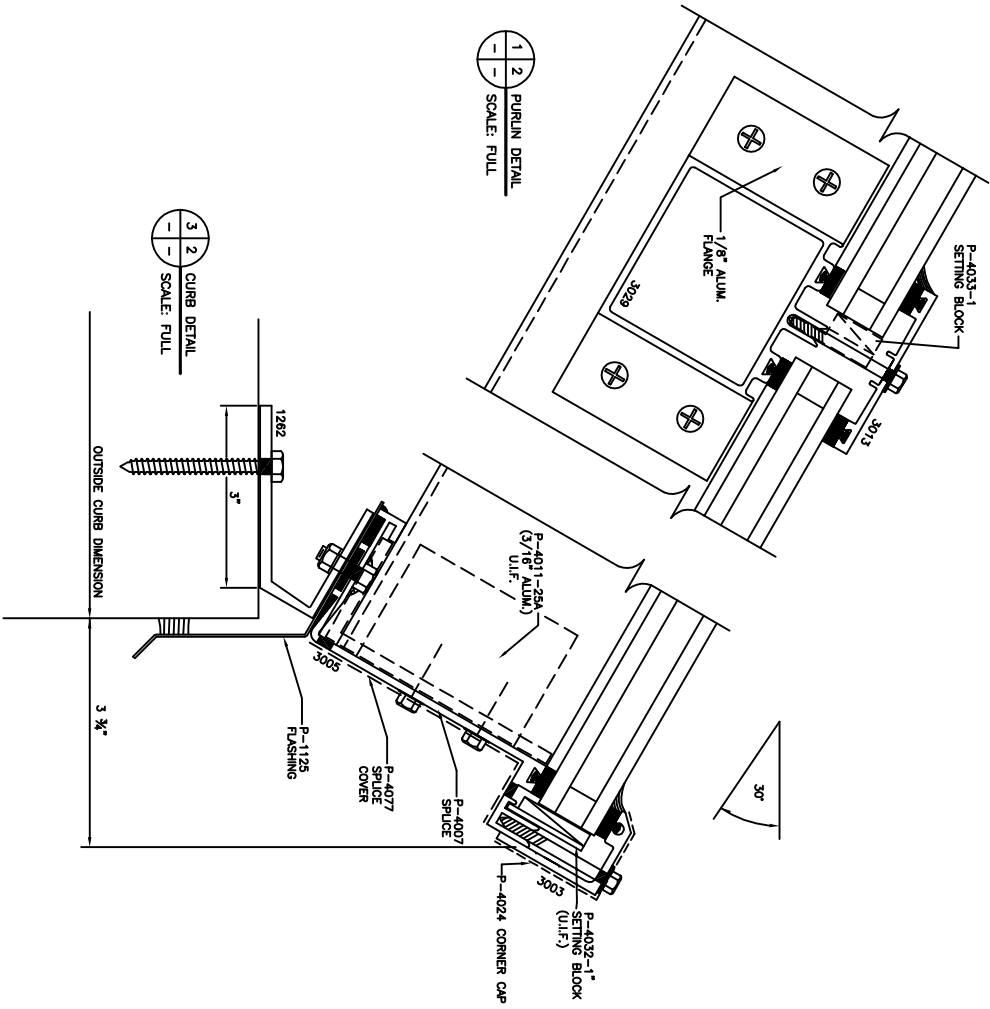

MAJOR INDUSTRIES
MAJOR INDUSTRIES INC.
7120 STEWART AVENUE
WAUSAU, WI 54401
P.O. BOX 306
WAUSAU, WI 54402-0306

PHONE (715) 842-4816
FAX (715) 848-3336

AUBURN®
POLYGON SKYLIGHT