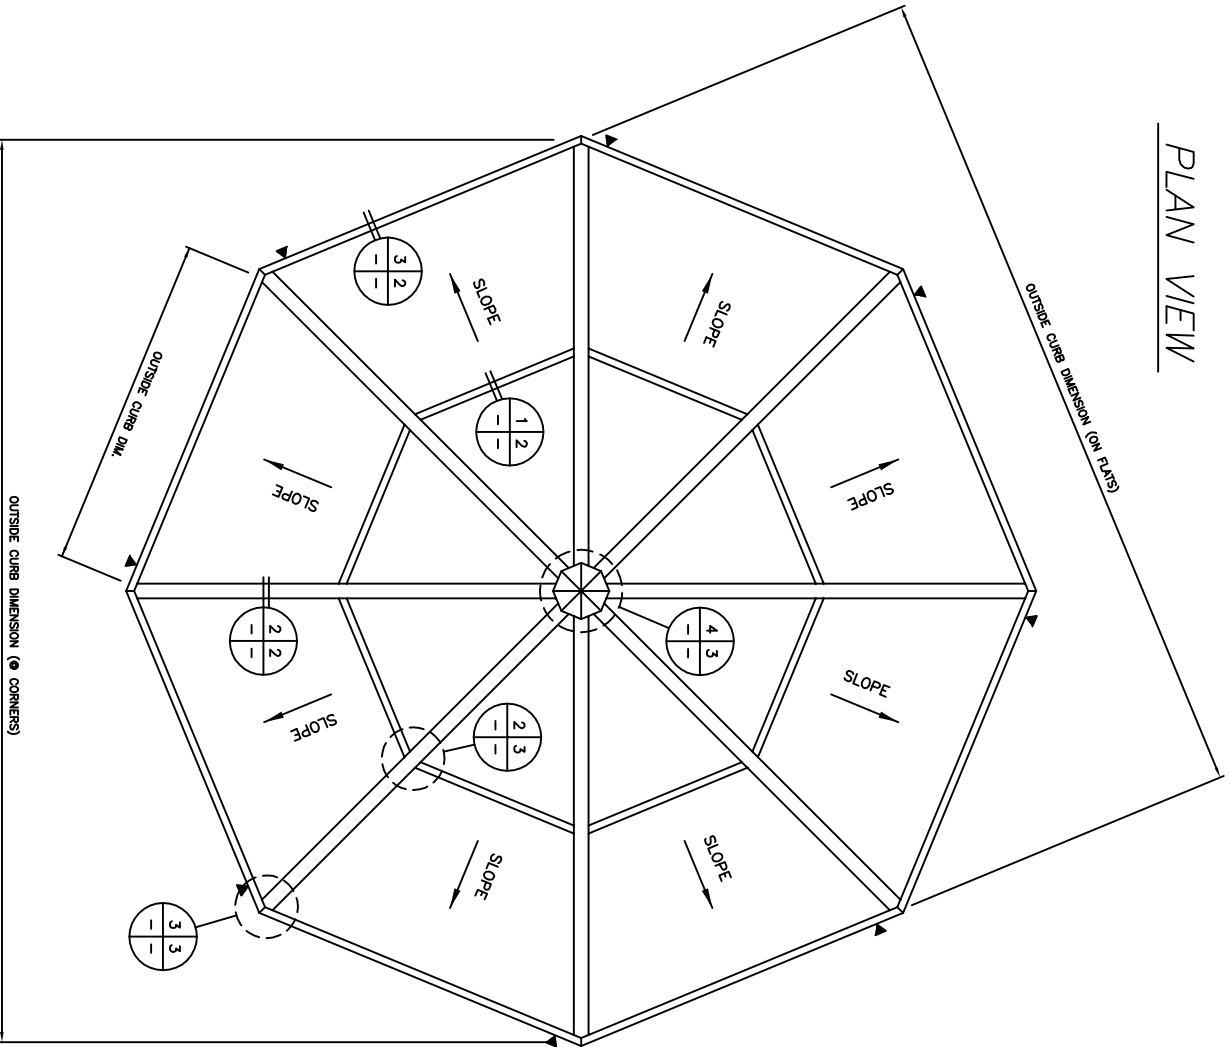

PLAN VIEW

SHEET 1 OF 3

INDICATES 1/4" EXPANSION JOINT (TR)

**MAJOR INDUSTRIES INC.**  
 7120 STEWART AVENUE  
 WAUSAU, WI 54401  
 P.O. BOX 306  
 WAUSAU, WI 54402-0306

PHONE (715) 842-4816  
 FAX (715) 848-3336