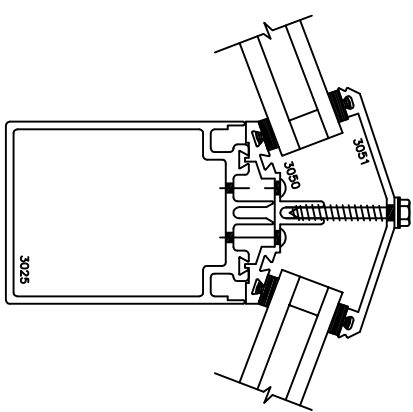

MAJOR INDUSTRIES
MAJOR INDUSTRIES INC.
7120 STEWART AVENUE
WAUSAU, WI 54401
P.O. BOX 306
WAUSAU, WI 54402-0306

PHONE (715) 842-4816
FAX (715) 848-3336

AUBURN®
POLYGON SKYLIGHT