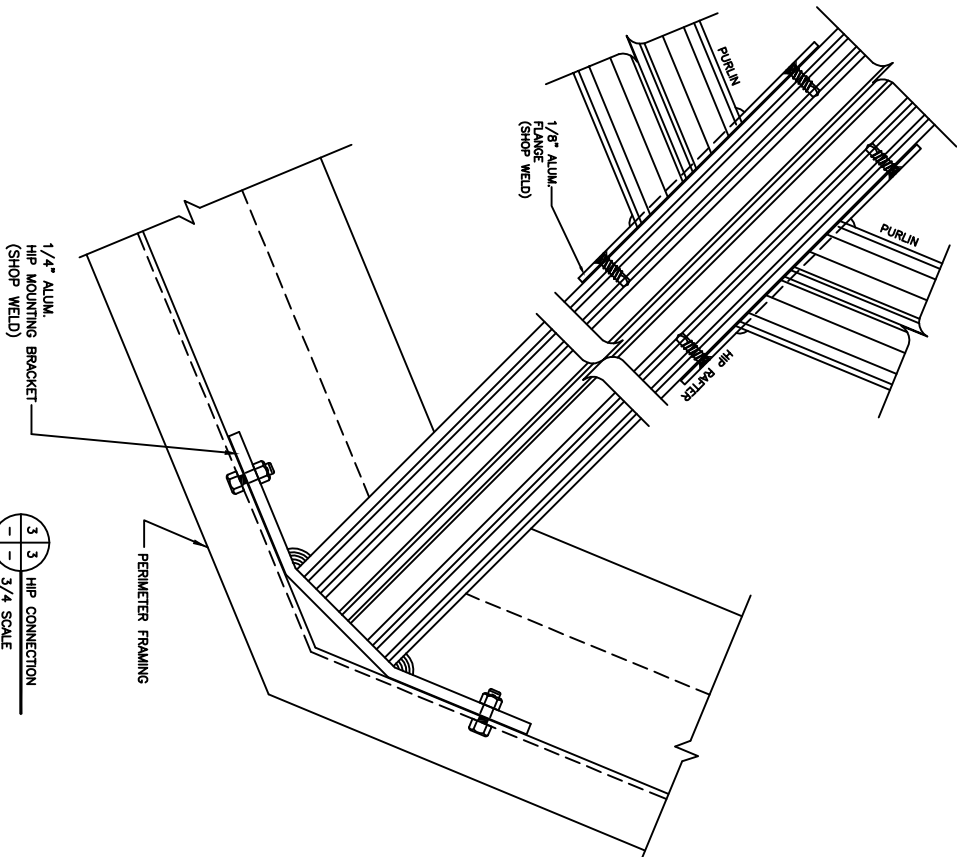

SHEET 3 OF 3

MAJOR INDUSTRIES INC.
7120 STEWART AVENUE
P.O. BOX 306
WAUSAU, WI 54401

PHONE (715) 842-4816
FAX (715) 848-3336

AUBURN®

POLYGON SKYLIGHT