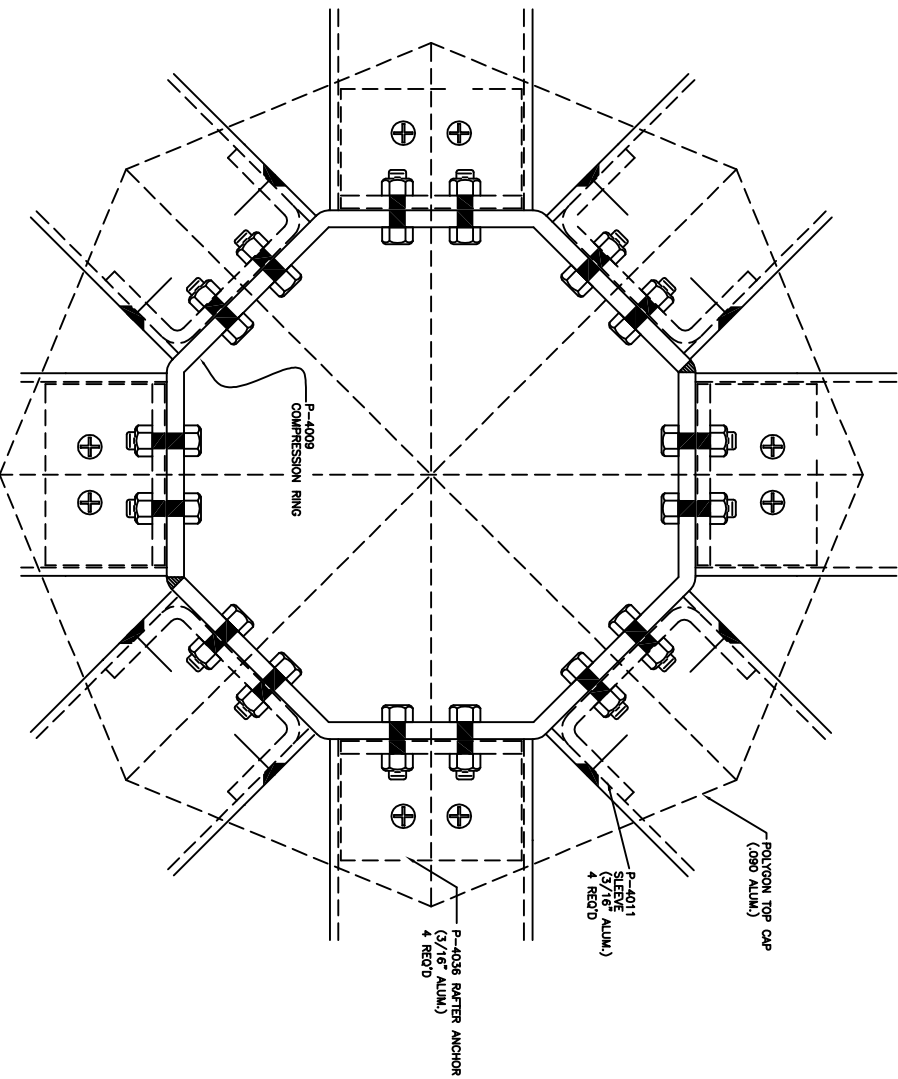

SHEET 3 OF 3

MAJOR INDUSTRIES INC.
7120 STEWART AVENUE
P.O. BOX 306
WAUSAU, WI 54401

PHONE (715) 842-4816
FAX (715) 848-3336

AUBURN®

POLYGON SKYLIGHT