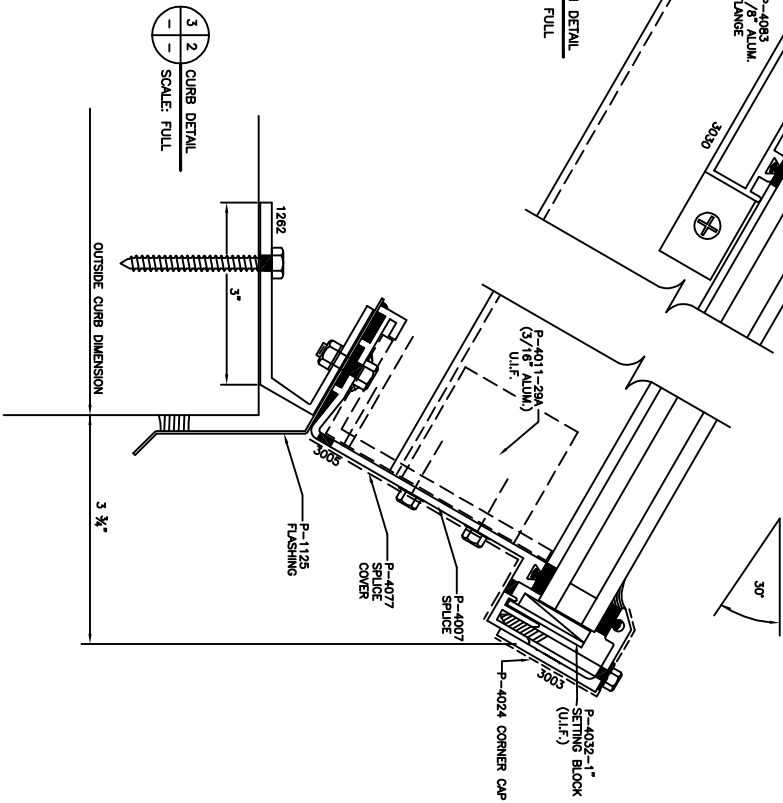

PLAN VIEW
NOT TO SCALE

INDICATES 1/4" EXPANSION JOINT (FR.)

MAJOR INDUSTRIES INC.
7120 STEWART AVENUE
WAUSAU, WI 54401
P.O. BOX 306
WAUSAU, WI 54402-0306
PHONE (715) 842-4816
FAX (715) 848-3336

AUBURN®
PYRAMID SKYLIGHT

1 2 PURLIN DETAIL
SCALE: FULL

4 2 RAFTER DETAIL
SCALE: FULL

3 2 CURB DETAIL
SCALE: FULL

2 2 HIP DETAIL
SCALE: FULL

MAJOR INDUSTRIES INC.

7120 STEWART AVENUE
WAUSAU, WI 54401
P.O. BOX 306
WAUSAU, WI 54402-0306