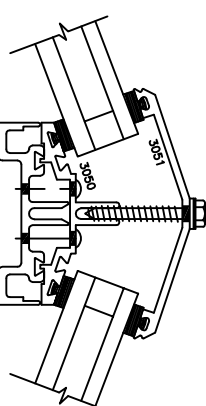

PLAN VIEW
NOT TO SCALE

INDICATES 1/4" EXPANSION JOINT (FR.)

MAJOR INDUSTRIES INC.
7120 STEWART AVENUE
WAUSAU, WI 54401
P.O. BOX 306
WAUSAU, WI 54402-0306
PHONE (715) 842-4816
FAX (715) 848-3336

AUBURN®
PYRAMID SKYLIGHT

1 2 PURLIN DETAIL
SCALE: FULL

4 2 RAFTER DETAIL
SCALE: FULL

3 2 CURB DETAIL
SCALE: FULL

2 2 HIP DETAIL
SCALE: FULL

MAJOR INDUSTRIES INC.

7120 STEWART AVENUE
WAUSAU, WI 54401
P.O. BOX 306
WAUSAU, WI 54402-0306