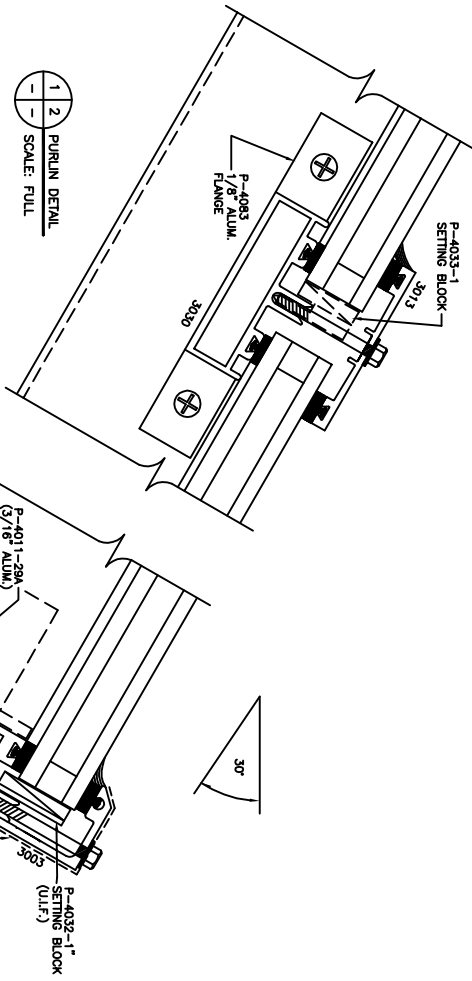

PLAN VIEW
NOT TO SCALE

INDICATES 1/4" EXPANSION JOINT (FR.)

MAJOR INDUSTRIES INC.
7120 STEWART AVENUE
WAUSAU, WI 54401
P.O. BOX 306
WAUSAU, WI 54402-0306
PHONE (715) 842-4816
FAX (715) 848-3336

AUBURN®
PYRAMID SKYLIGHT

1 2 PURLIN DETAIL
SCALE: FULL

4 2 RAFTER DETAIL
SCALE: FULL

3 2 CURB DETAIL
SCALE: FULL

2 2 HIP DETAIL
SCALE: FULL

MAJOR INDUSTRIES INC.

7120 STEWART AVENUE
WAUSAU, WI 54401
P.O. BOX 306
WAUSAU, WI 54402-0306