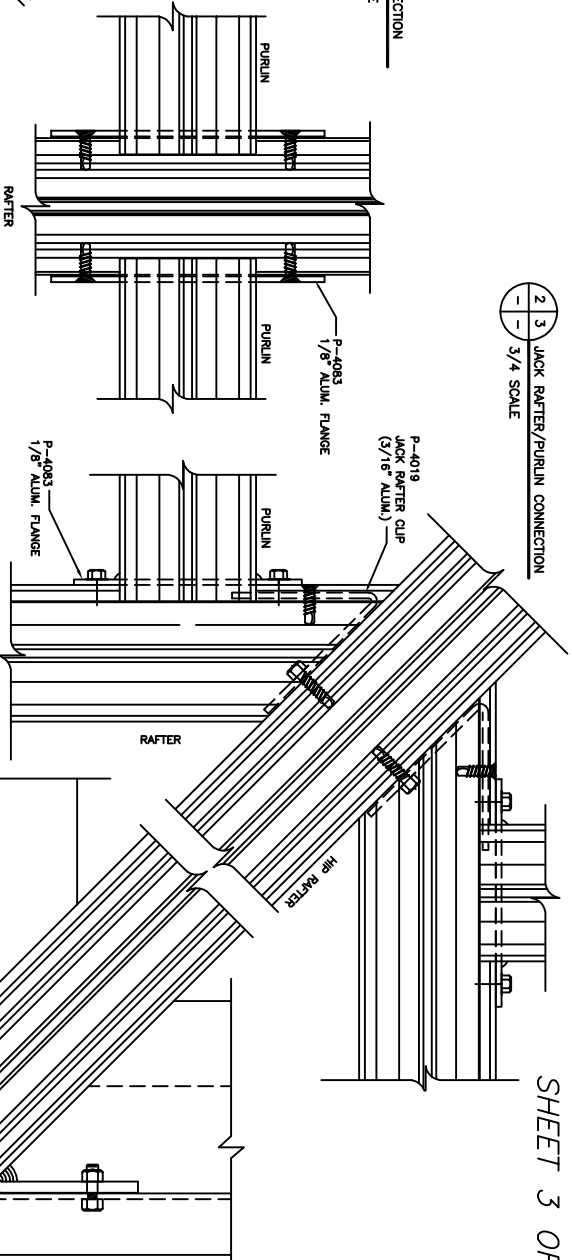

PHONE (715) 842-4816
FAX (715) 848-3336

AUBURN®

PYRAMID SKYLIGHT

1 3 HIP CONNECTION
3/4 SCALE

2 3 JACK RAFTER/PURLIN CONNECTION
3/4 SCALE

4 3 COMPRESSION RING
3/4 SCALE

3 3 HIP CONNECTION
3/4 SCALE

MAJOR INDUSTRIES INC.
 7120 STEWART AVENUE
 WAUSAU, WI 54401
 P.O. BOX 306
 WAUSAU, WI 54402-0306