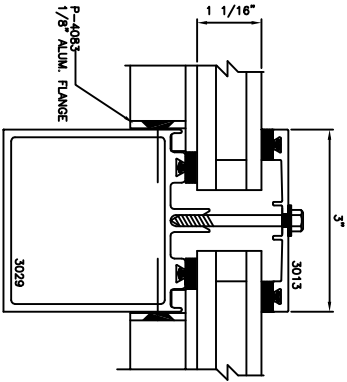

PLAN VIEW
NOT TO SCALE

INDICATES 1/4" EXPANSION JOINT (FR.)

MAJOR INDUSTRIES INC.
7120 STEWART AVENUE
WAUSAU, WI 54401
P.O. BOX 306
WAUSAU, WI 54402-0306
PHONE (715) 842-4816
FAX (715) 848-3336

AUBURN®
PYRAMID SKYLIGHT

1 2 PURLIN DETAIL
SCALE: FULL

4 2 RAFTER DETAIL
SCALE: FULL

3 2 CURB DETAIL
SCALE: FULL

2 2 HIP DETAIL
SCALE: FULL

MAJOR INDUSTRIES INC.

7120 STEWART AVENUE
WAUSAU, WI 54401
P.O. BOX 306
WAUSAU, WI 54402-0306