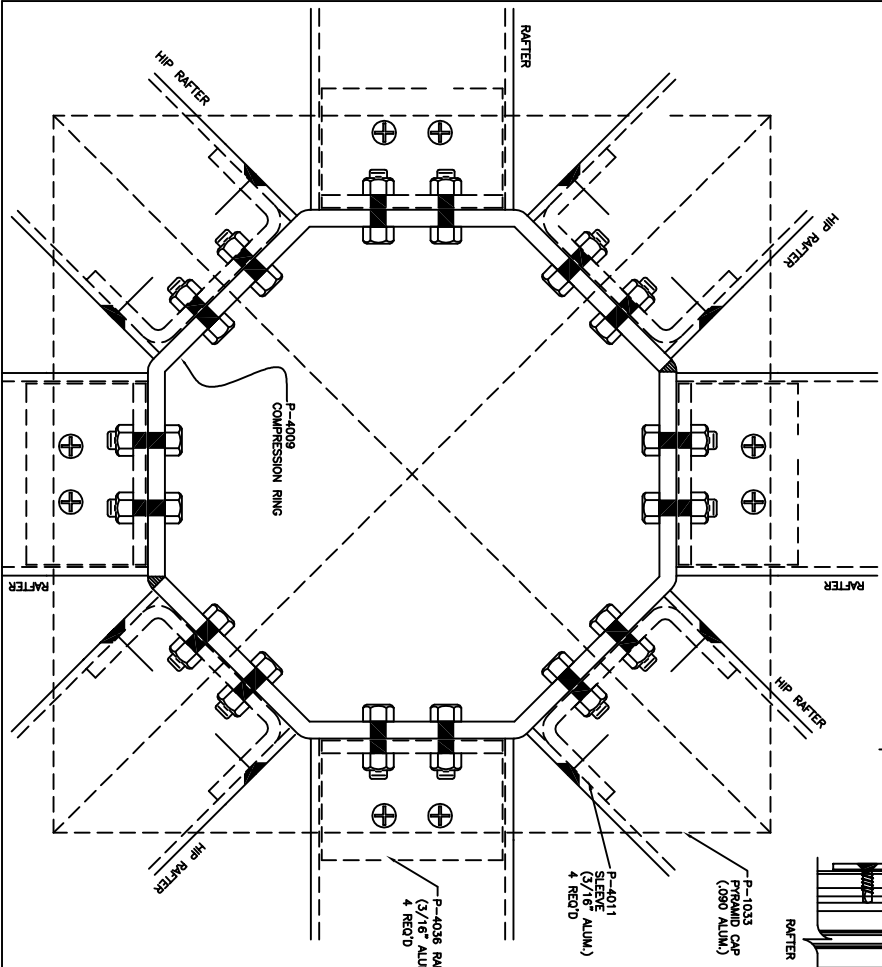

PHONE (715) 842-4816
FAX (715) 848-3336

AUBURN®

PYRAMID SKYLIGHT

1 3 HIP CONNECTION
3/4 SCALE

2 3 JACK RAFTER/PURLIN CONNECTION
3/4 SCALE

4 3 COMPRESSION RING
3/4 SCALE

3 3 HIP CONNECTION
3/4 SCALE

MAJOR INDUSTRIES INC.
 7120 STEWART AVENUE
 WAUSAU, WI 54401
 P.O. BOX 306
 WAUSAU, WI 54402-0306