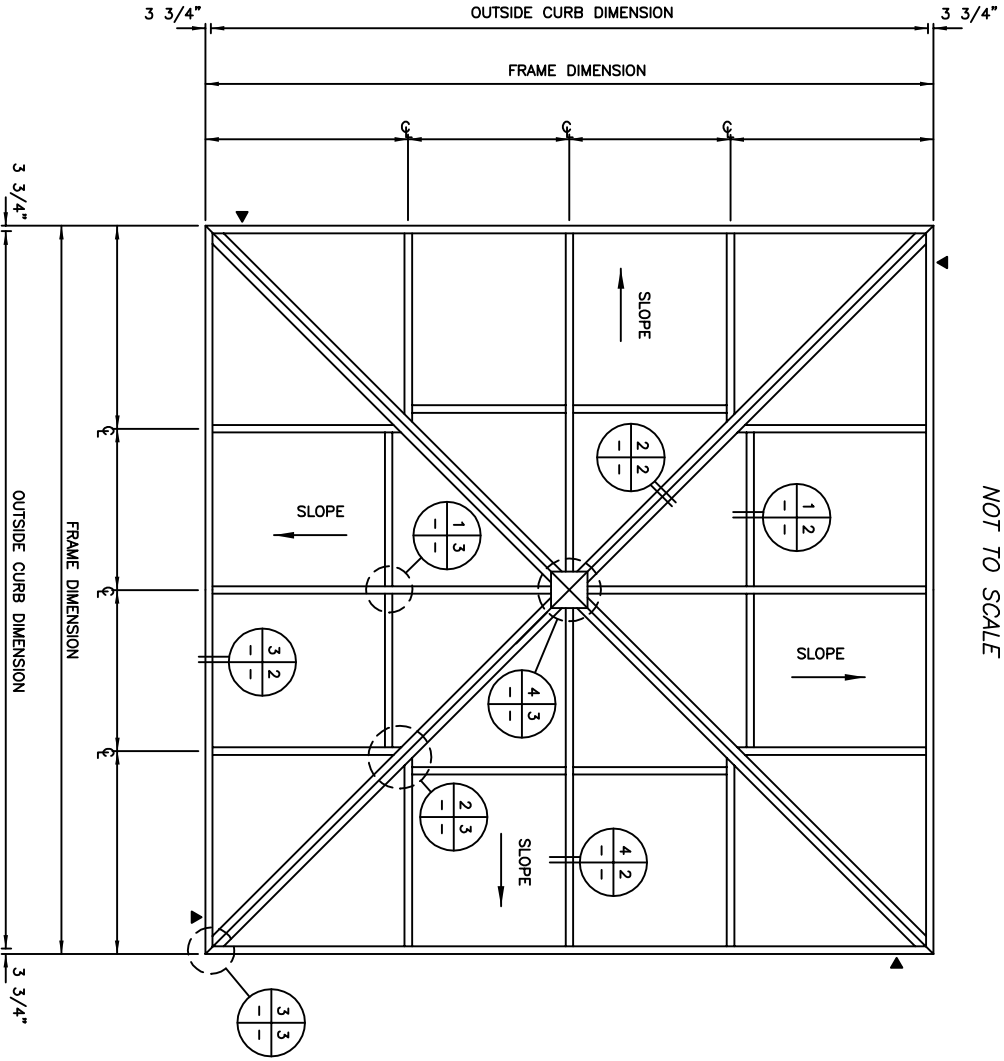

PLAN VIEW
NOT TO SCALE

INDICATES 1/4" EXPANSION JOINT (FR.)

MAJOR INDUSTRIES INC.
7120 STEWART AVENUE
WAUSAU, WI 54401
P.O. BOX 306
WAUSAU, WI 54402-0306
PHONE (715) 842-4816
FAX (715) 848-3336

AUBURN®
PYRAMID SKYLIGHT

1 2 PURLIN DETAIL
SCALE: FULL

4 2 RAFTER DETAIL
SCALE: FULL

3 2 CURB DETAIL
SCALE: FULL

2 2 HIP DETAIL
SCALE: FULL

MAJOR INDUSTRIES INC.

7120 STEWART AVENUE
WAUSAU, WI 54401
P.O. BOX 306
WAUSAU, WI 54402-0306