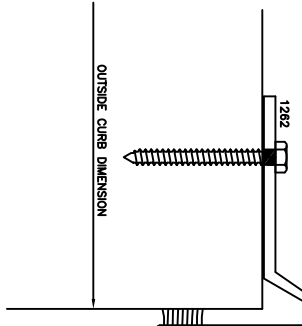

1 2 JAMB DETAIL SCALE: FULL

4 2 SILL DETAIL SCALE: FULL

6 2 MILLION DETAIL SCALE: FULL

3 2 RIDGE DETAIL SCALE: FULL

5 2 CURB DETAIL SCALE: FULL

MAJOR INDUSTRIES INC.
 7120 STEWART AVENUE
 WAUSAU, WI 54401
 P.O. BOX 306
 WAUSAU, WI 54402-0306