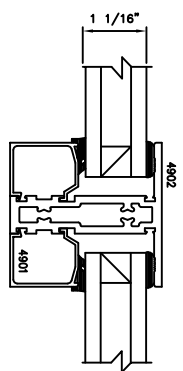

PLAN VIEW
NOT TO SCALE

ENDWALLS (2)

MAJOR INDUSTRIES INC.

7120 STEWART AVENUE
WAUSAU, WI 54401
P.O. BOX 306
WAUSAU, WI 54402-0306

PHONE (715) 842-4616
FAX (715) 846-3336

AUBURN®

RIDGE SKYLIGHT w/ENDS

2 2 PARTER DETAIL SCALE: FULL

1 2 JAMB DETAIL SCALE: FULL

4 2 SILL DETAIL SCALE: FULL

6 2 MILLION DETAIL SCALE: FULL

3 2 RIDGE DETAIL SCALE: FULL

5 2 CURB DETAIL SCALE: FULL

MAJOR INDUSTRIES INC.
 7120 STEWART AVENUE
 WAUSAU, WI 54401
 P.O. BOX 306
 WAUSAU, WI 54402-0306