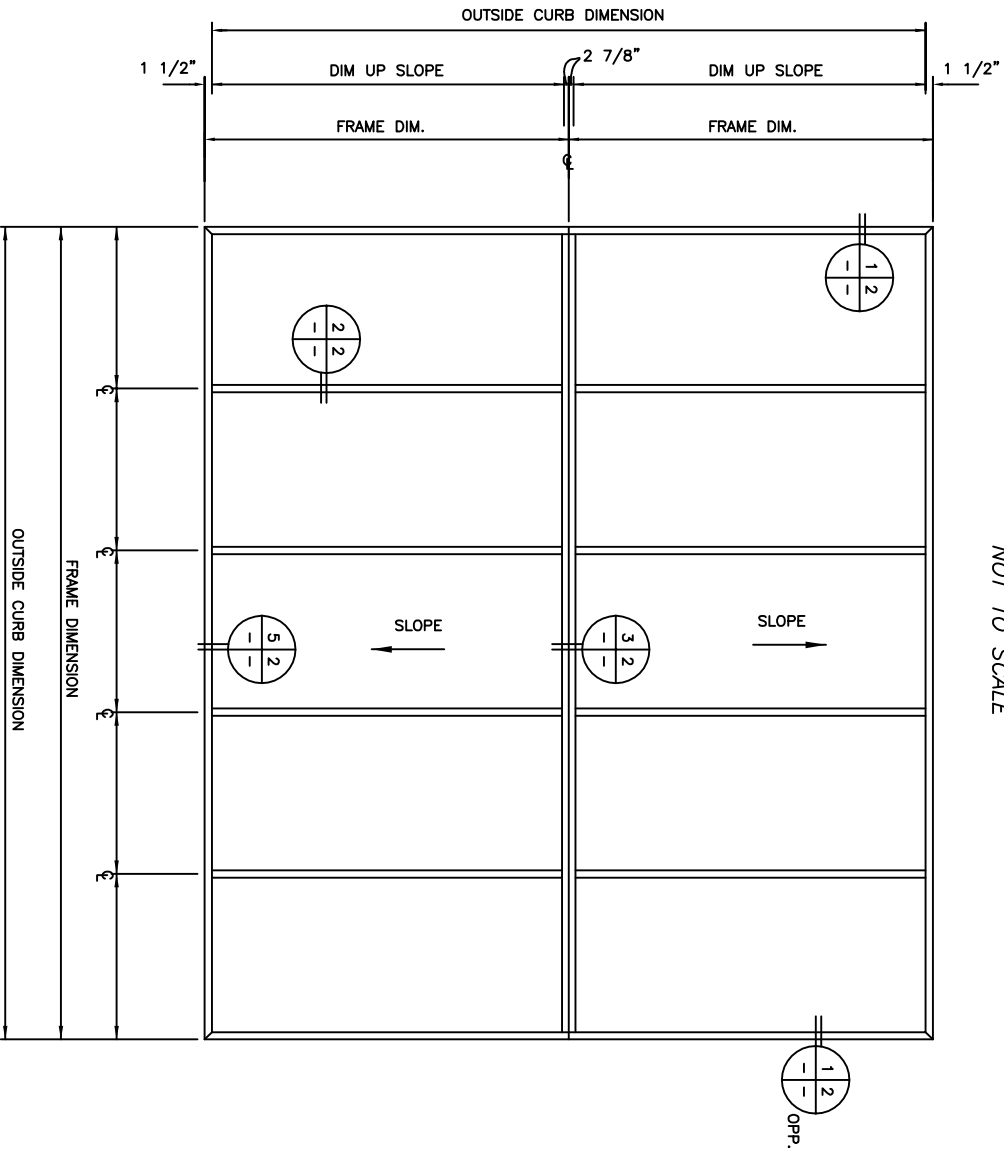

PLAN VIEW
NOT TO SCALE

ENDWALLS (2)

MAJOR INDUSTRIES INC.

7120 STEWART AVENUE
WAUSAU, WI 54401
P.O. BOX 306
WAUSAU, WI 54402-0306

PHONE (715) 842-4616
FAX (715) 846-3336

AUBURN®

RIDGE SKYLIGHT w/ENDS

2 2 PARTER DETAIL SCALE: FULL

1 2 JAMB DETAIL SCALE: FULL

4 2 SILL DETAIL SCALE: FULL

6 2 MILLION DETAIL SCALE: FULL

3 2 RIDGE DETAIL SCALE: FULL

5 2 CURB DETAIL SCALE: FULL

MAJOR INDUSTRIES INC.
 7120 STEWART AVENUE
 WAUSAU, WI 54401
 P.O. BOX 306
 WAUSAU, WI 54402-0306