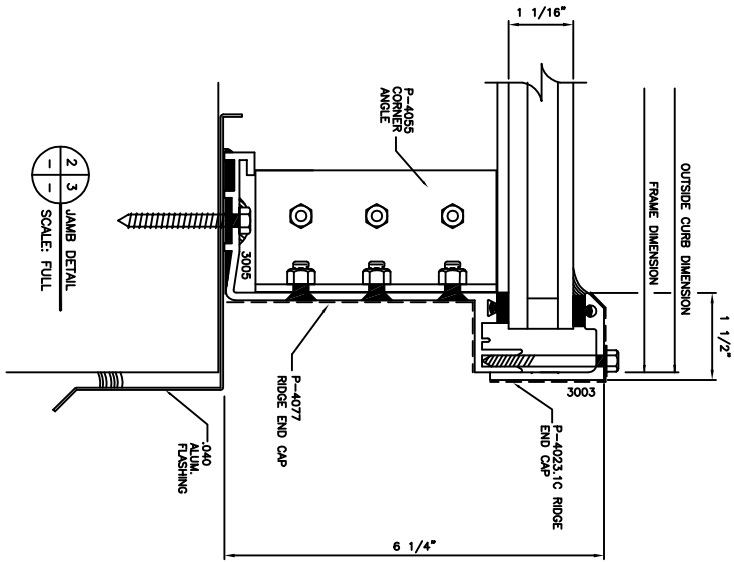

PHONE (715) 842-4816
 FAX (715) 848-3336

AUBURN®
RIDGE SKYLIGHT

1 3 RAFTER DETAIL
SCALE: FULL

2 3 JAMB DETAIL
SCALE: FULL

ALTERNATE DETAIL: JAMB AT VERTICAL WALL

3 3 PURLIN CONNECTION
SCALE: FULL

MAJOR INDUSTRIES INC.
7120 STEWART AVENUE
WAUSAU, WI 54401
P.O. BOX 306
WAUSAU, WI 54402-0306