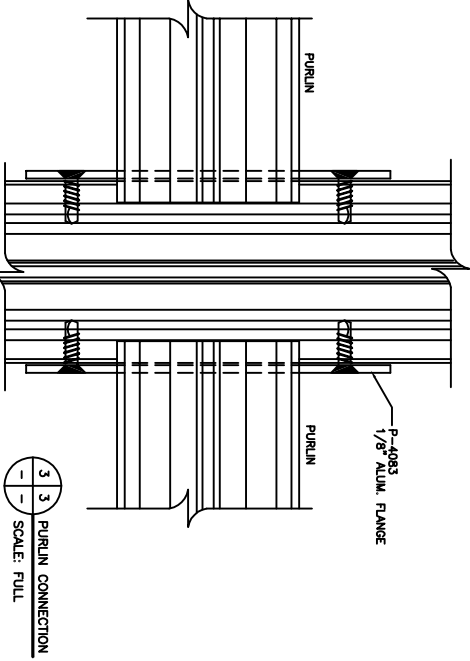

PHONE (715) 842-4816
 FAX (715) 848-3336

AUBURN®
RIDGE SKYLIGHT

1 3 RAFTER DETAIL
SCALE: FULL

2 3 JAMB DETAIL
SCALE: FULL

ALTERNATE DETAIL: JAMB AT VERTICAL WALL

3 3 PURLIN CONNECTION
SCALE: FULL

MAJOR INDUSTRIES INC.
7120 STEWART AVENUE
WAUSAU, WI 54401
P.O. BOX 306
WAUSAU, WI 54402-0306