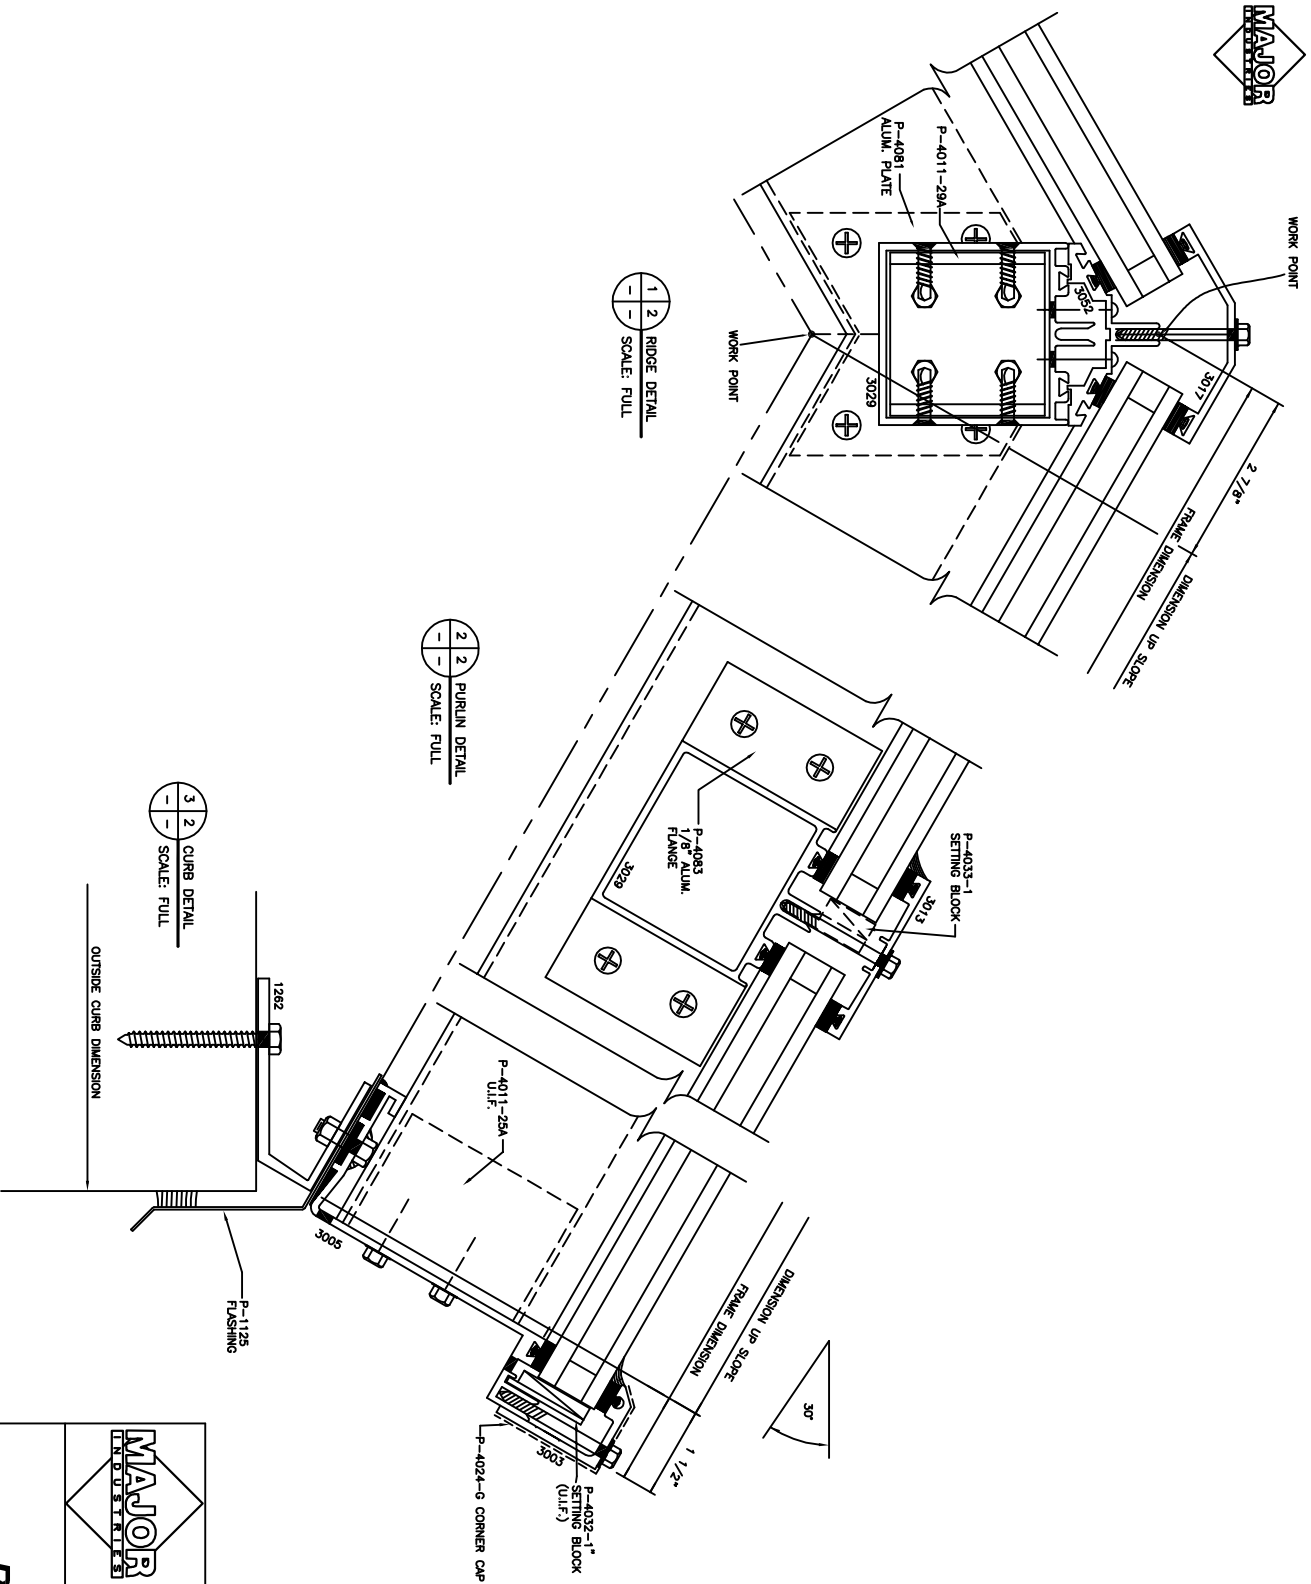

MAJOR INDUSTRIES INC.
7120 STEWART AVENUE
WAUSAU, WI 54401
P.O. BOX 306
WAUSAU, WI 54402-0306

PHONE (715) 842-4816
FAX (715) 848-3336

AUBURN®
RIDGE SKYLIGHT