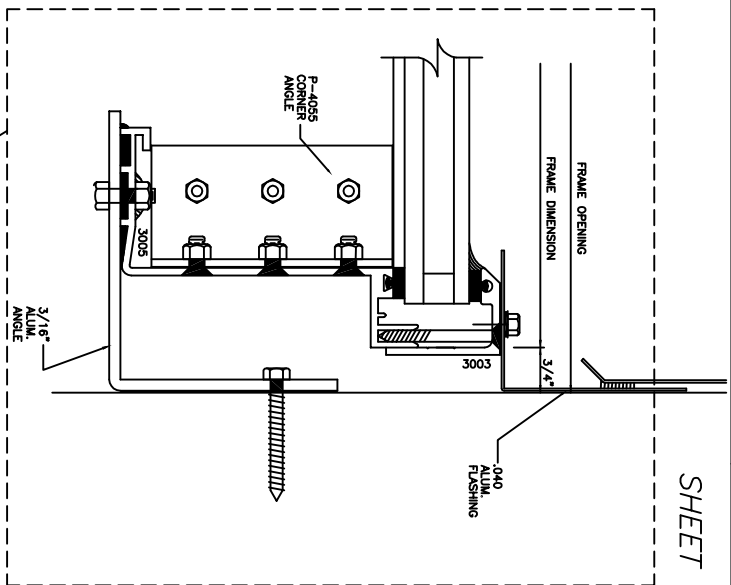

PHONE (715) 842-4816
 FAX (715) 848-3336

AUBURN®
RIDGE SKYLIGHT

1 3 RAFTER DETAIL
SCALE: FULL

2 3 JAMB DETAIL
SCALE: FULL

ALTERNATE DETAIL: JAMB AT VERTICAL WALL

3 3 PURLIN CONNECTION
SCALE: FULL

MAJOR INDUSTRIES INC.
7120 STEWART AVENUE
WAUSAU, WI 54401
P.O. BOX 306
WAUSAU, WI 54402-0306