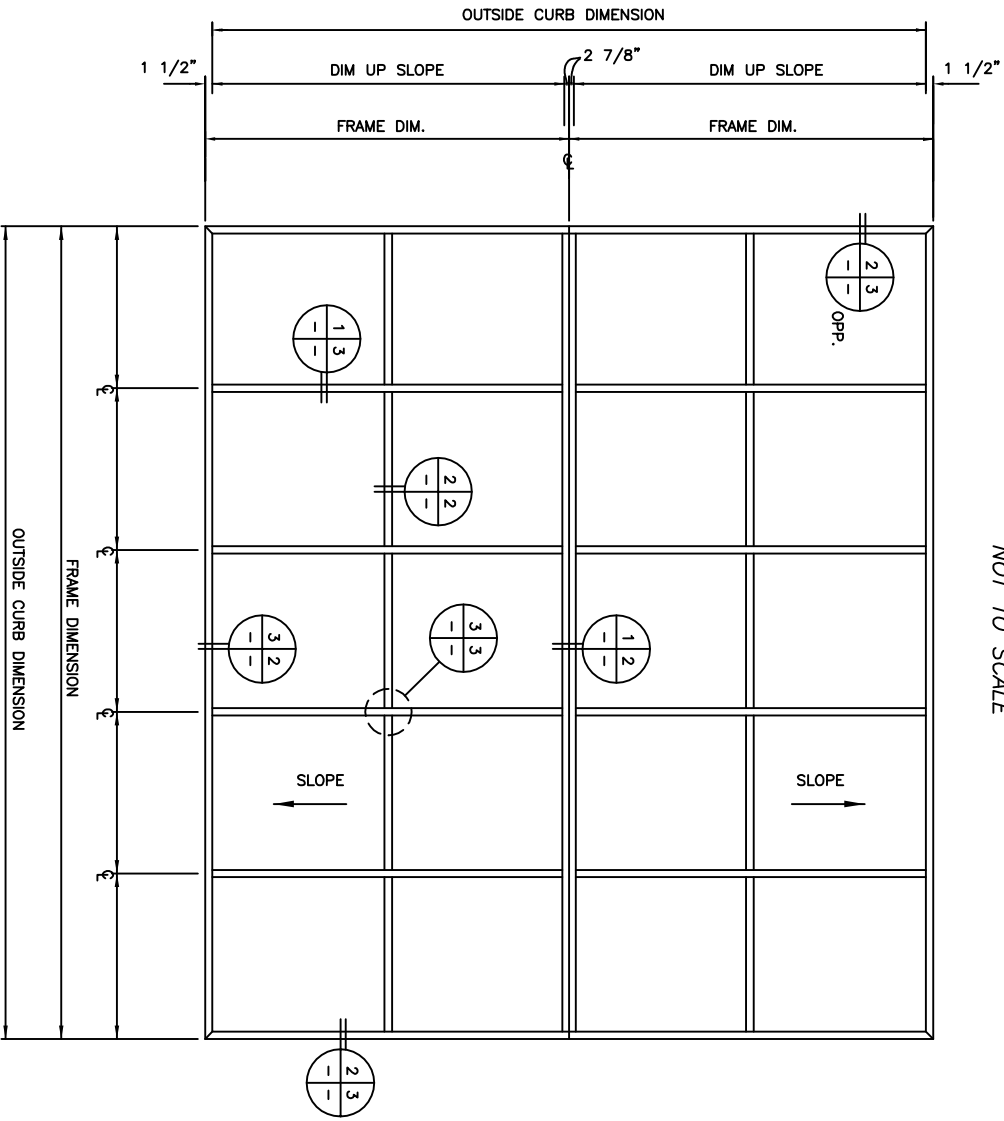

PLAN VIEW
NOT TO SCALE

MAJOR INDUSTRIES INC.
7120 STEWART AVENUE
WAUSAU, WI 54401
P.O. BOX 306
WAUSAU, WI 54402-0306

PHONE (715) 842-4816
FAX (715) 848-3336

AUBURN®
RIDGE SKYLIGHT