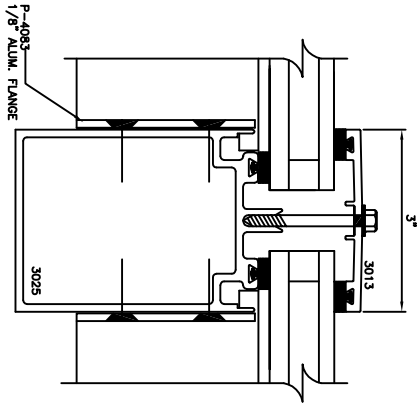

PHONE (715) 842-4816
 FAX (715) 848-3336

AUBURN®
RIDGE SKYLIGHT

1 3 RAFTER DETAIL
SCALE: FULL

2 3 JAMB DETAIL
SCALE: FULL

ALTERNATE DETAIL: JAMB AT VERTICAL WALL

3 3 PURLIN CONNECTION
SCALE: FULL

MAJOR INDUSTRIES INC.
7120 STEWART AVENUE
WAUSAU, WI 54401
P.O. BOX 306
WAUSAU, WI 54402-0306