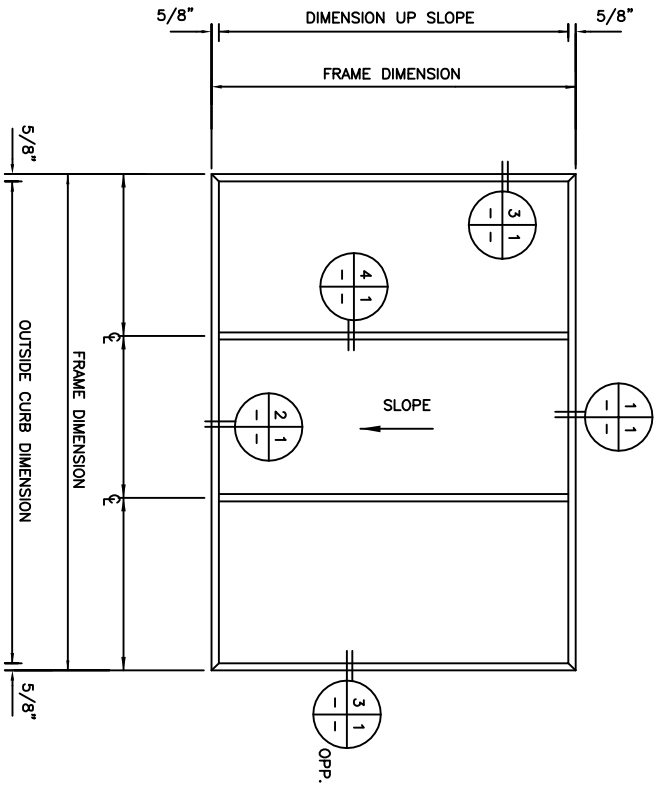

PLAN VIEW

NOT TO SCALE

MAJOR INDUSTRIES INC.
 7120 STEWART AVENUE
 WAUSAU, WI 54401
 P.O. BOX 306
 WAUSAU, WI 54402-0306

AUBURN®
 SINGLE SLOPE SKYLIGHT

PHONE (715) 842-4816
 FAX (715) 848-3336