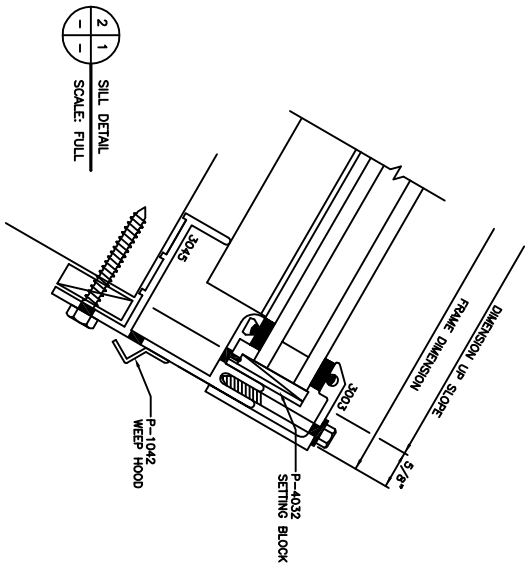

PLAN VIEW

NOT TO SCALE

MAJOR INDUSTRIES INC.
 7120 STEWART AVENUE
 WAUSAU, WI 54401
 P.O. BOX 306
 WAUSAU, WI 54402-0306

AUBURN®
 SINGLE SLOPE SKYLIGHT

PHONE (715) 842-4816
 FAX (715) 848-3336