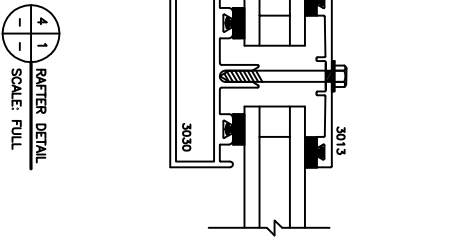

PLAN VIEW

NOT TO SCALE

MAJOR INDUSTRIES INC.
 7120 STEWART AVENUE
 WAUSAU, WI 54401
 P.O. BOX 306
 WAUSAU, WI 54402-0306

AUBURN®
 SINGLE SLOPE SKYLIGHT

PHONE (715) 842-4816
 FAX (715) 848-3336