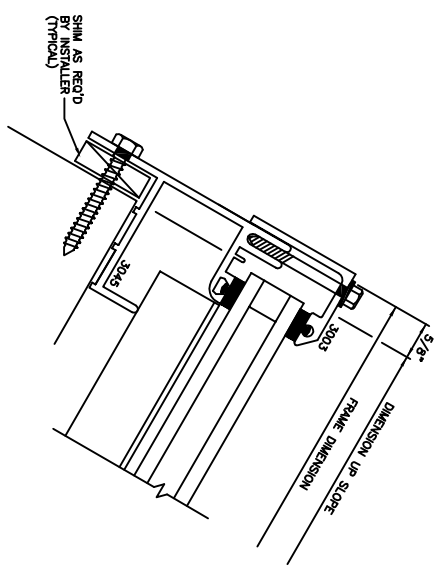

PLAN VIEW

NOT TO SCALE

MAJOR INDUSTRIES INC.
 7120 STEWART AVENUE
 WAUSAU, WI 54401
 P.O. BOX 306
 WAUSAU, WI 54402-0306

AUBURN®
 SINGLE SLOPE SKYLIGHT

PHONE (715) 842-4816
 FAX (715) 848-3336