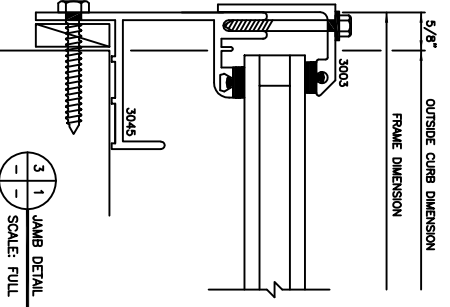

PLAN VIEW

NOT TO SCALE

MAJOR INDUSTRIES INC.
 7120 STEWART AVENUE
 WAUSAU, WI 54401
 P.O. BOX 306
 WAUSAU, WI 54402-0306

AUBURN®
 SINGLE SLOPE SKYLIGHT

PHONE (715) 842-4816
 FAX (715) 848-3336