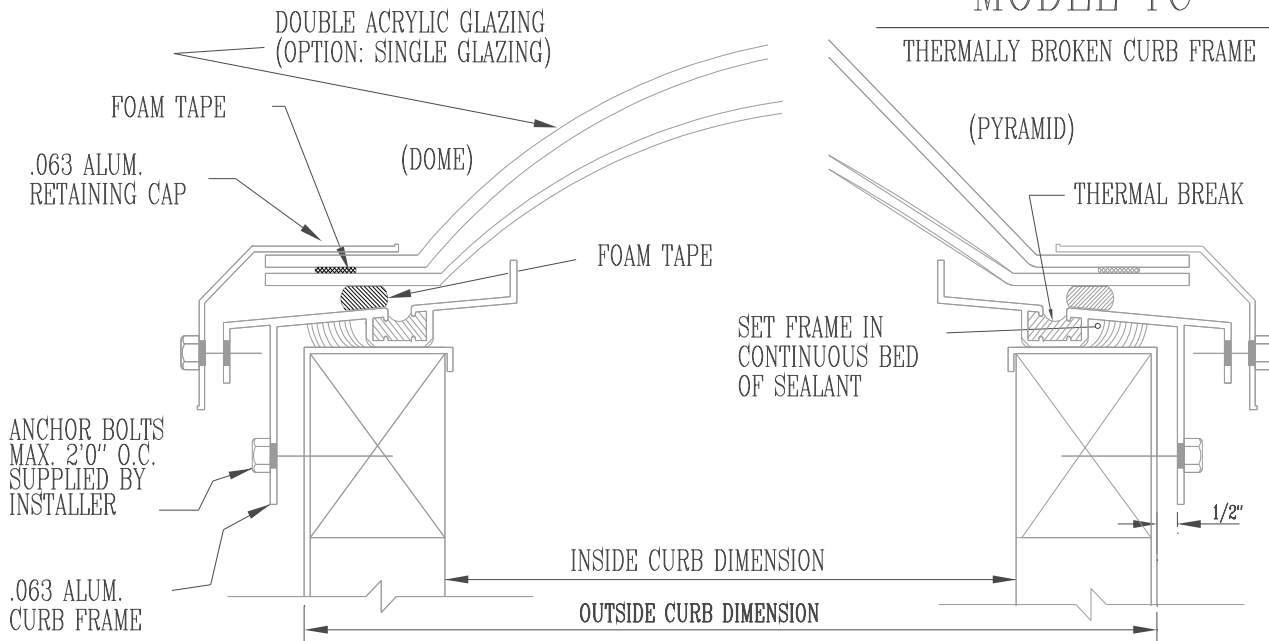

A Division Of Major Industries, Inc.
 P.O. Box 306 - 7120 Stewart Ave.
 Wausau, WI 54402-0306
 TOLL - FREE: 888-SKYCOST
 VOICE: 715-842-4616
 FAX: 715-848-3336

MODEL TC

MODEL NO.	O.C.D.	I.C.D.	ACRYLIC COLOR		QTY.	PROJECT INFORMATION	
			EXT.	INT.			
2020	17¼ x 17¼	14¼ x 14¼				Customer:	
2028	17¼ x 25¼	14¼ x 22¼				Job name:	
2052	17¼ x 49¼	14¼ x 46¼				Location:	
2424	22 x 22	19 x 19				Ship to:	
2448	22 x 46	19 x 43					
2828	25¼ x 25¼	22¼ x 22¼				Representative:	
2836	25¼ x 33¼	22¼ x 30¼				Phone:	
2852	25¼ x 49¼	22¼ x 46¼				Fax:	
2876	25¼ x 72½	22¼ x 69½					
2896	25¼ x 92½	22¼ x 89½					
3636	33¼ x 33¼	30¼ x 30¼				SKYLIGHT INFORMATION	
3652	33¼ x 49¼	30¼ x 46¼				<input type="checkbox"/> Dome/dome	<input type="checkbox"/> Single dome
3676	33¼ x 72½	30¼ x 69½				<input type="checkbox"/> Pyramid/pyramid	<input type="checkbox"/> Single pyramid
3696	33¼ x 92½	30¼ x 89½				<input type="checkbox"/> Pyramid/dome	
4242	40 x 40	37 x 37				<input type="checkbox"/> With curb liner	<input type="checkbox"/> Without curb liner
4280	40 x 78	37 x 75				<input type="checkbox"/> With insulation	<input type="checkbox"/> Without insulation
4364	41 x 62	38 x 59				Finish:	
4848	46 x 46	43 x 43				SHORT FORM SPECIFICATIONS	
5252	49¼ x 49¼	46¼ x 46¼				Dimensions shall be as shown. Domes shall be thermoformed from name brand cast acrylic sheet either white translucent, solar bronze, gray or clear colorless. Curb frame and retaining ring shall be fabricated from 6063-T5 extruded aluminum with a minimum thickness of .063". Units are designed and manufactured to meet or exceed AAMA voluntary standards of 40 psf live load and 20 psf wind (uplift). Skylight shall be supplied complete, ready for attachment to roof curbs by others.	
5276	49¼ x 72½	46¼ x 69½					
5296	49¼ x 92½	46¼ x 89½					
6060	58 x 58	55 x 55					
6476	60½x 72½	57½x 69½					
6496	60½x 92½	57½x 89½					
7676	72½x 72½	69½x 69½					
7696	72½x 92½	69½x 89½					
8080	78 x 78	75 x 75					
9898	95½x 95½	92½x 92½					
Other						APPROVAL	
						Signature:	