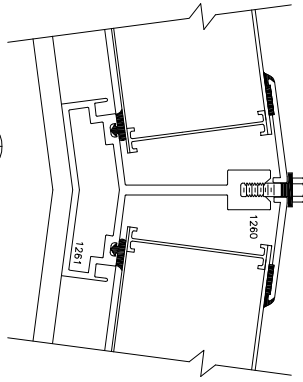

PLAN VIEW
NOT TO SCALE

MAJOR INDUSTRIES INC.
7120 STEWART AVENUE
WAUSAU, WI 54401
P.O. BOX 306
WAUSAU, WI 54402-0306
PHONE (715) 842-4816
FAX (715) 848-3336

GUARDIAN 275®
PYRAMID SKYLIGHT

MAJOR INDUSTRIES INC.
7120 STEWART AVENUE
P.O. BOX 306
WAUSAU, WI 54401