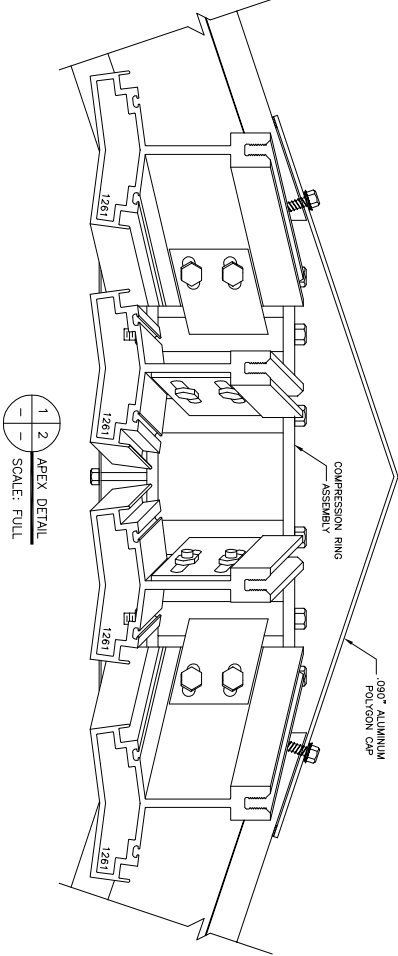

PLAN VIEW
NOT TO SCALE

MAJOR INDUSTRIES INC.
7120 STEWART AVENUE
WAUSAU, WI 54401
P.O. BOX 306
WAUSAU, WI 54402-0306
PHONE (715) 842-4816
FAX (715) 848-3336

GUARDIAN 275®
PYRAMID SKYLIGHT

MAJOR INDUSTRIES INC.
7120 STEWART AVENUE
P.O. BOX 306
WAUSAU, WI 54401

PHONE (715) 847-4616
FAX (715) 848-3336

MAJOR INDUSTRIES INC.
GUARDIAN 275 ®
POLYGON SKYLIGHT