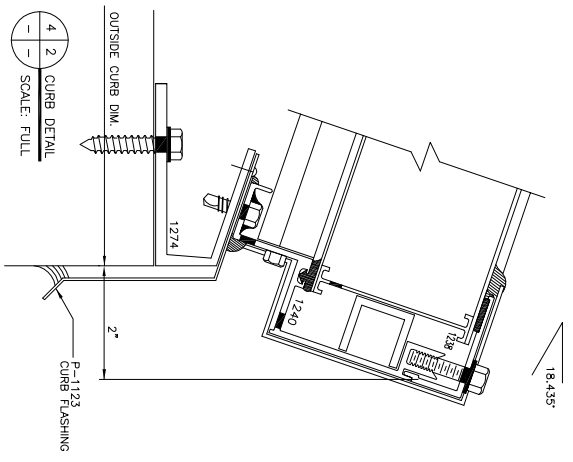

PLAN VIEW
NOT TO SCALE

MAJOR INDUSTRIES INC.
7120 STEWART AVENUE
WAUSAU, WI 54401
P.O. BOX 306
WAUSAU, WI 54402-0306
PHONE (715) 842-4816
FAX (715) 848-3336

GUARDIAN 275®
PYRAMID SKYLIGHT

MAJOR INDUSTRIES INC.
7120 STEWART AVENUE
P.O. BOX 306
WAUSAU, WI 54401