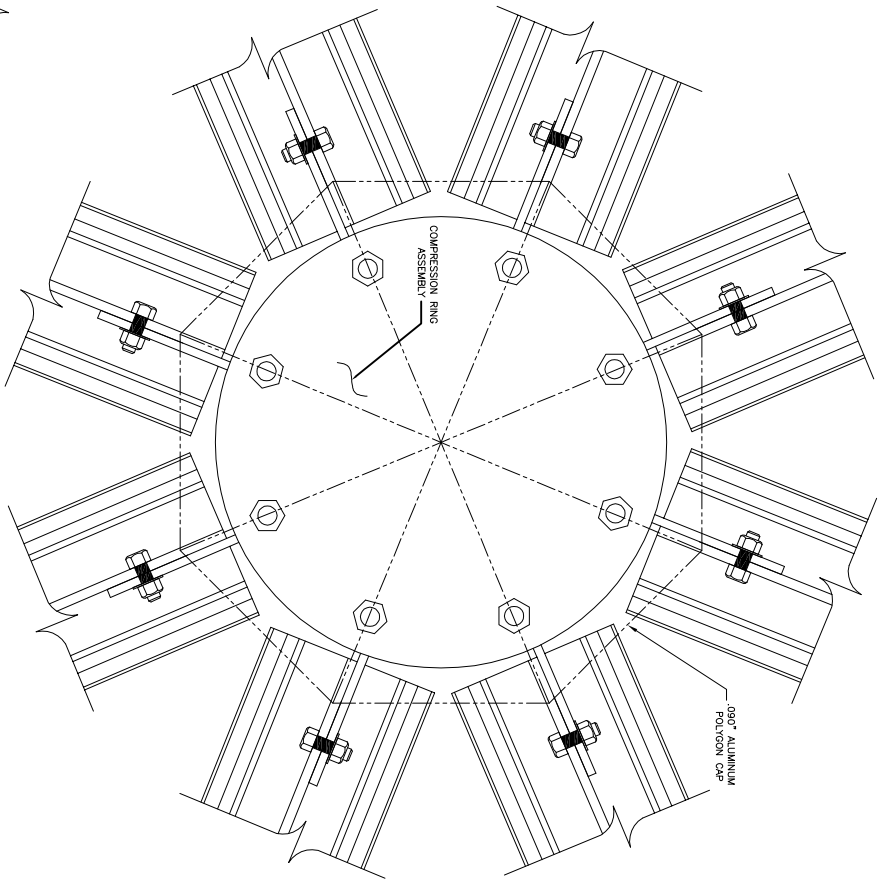

PLAN VIEW
NOT TO SCALE

MAJOR INDUSTRIES INC.
7120 STEWART AVENUE
WAUSAU, WI 54401
P.O. BOX 306
WAUSAU, WI 54402-0306
PHONE (715) 842-4816
FAX (715) 848-3336

GUARDIAN 275®
PYRAMID SKYLIGHT

MAJOR INDUSTRIES INC.
7120 STEWART AVENUE
P.O. BOX 306
WAUSAU, WI 54401