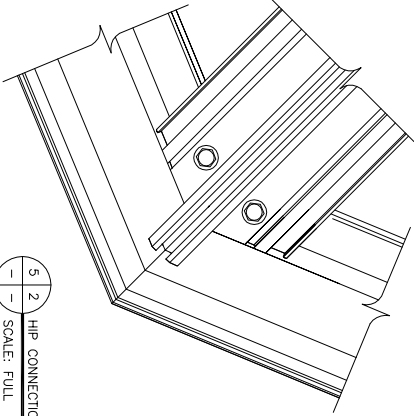

PLAN VIEW
NOT TO SCALE

MAJOR INDUSTRIES INC.
7120 STEWART AVENUE
WAUSAU, WI 54401
P.O. BOX 306
WAUSAU, WI 54402-0306
PHONE (715) 842-4816
FAX (715) 848-3336

GUARDIAN 275®
PYRAMID SKYLIGHT

MAJOR INDUSTRIES INC.
7120 STEWART AVENUE
P.O. BOX 306
WAUSAU, WI 54401