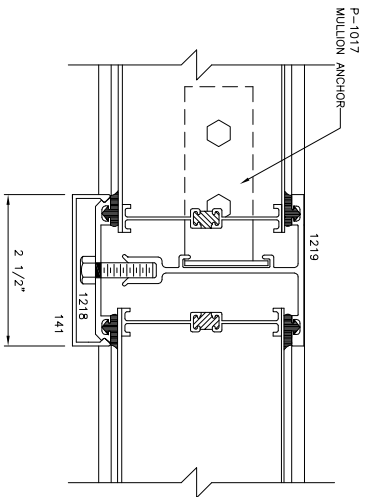

ELEVATION  
NOT TO SCALE

THERMALLY BROKEN SYSTEM

▲ INDICATES 1/4" EXPANSION JOINT (TYP.) (LENGTHS > 24'-0")

**MAJOR INDUSTRIES INC.**  
 7120 STEWART AVENUE  
 WAUSAU, WI 54401  
 P.O. BOX 306  
 WAUSAU, WI 54402-0306

PHONE (715) 842-4816  
 FAX (715) 848-3336

**GUARDIAN 275**®  
**WALL SYSTEM**

1 2  
- -  
HEAD DETAIL  
SCALE: FULL

2 2  
- -  
SILL DETAIL  
SCALE: FULL

3 2  
- -  
MULLION DETAIL  
SCALE: FULL

4 2  
- -  
JAMB DETAIL  
SCALE: FULL