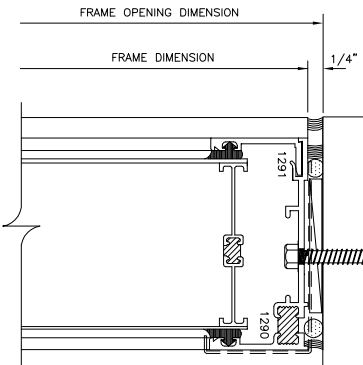

ELEVATION  
NOT TO SCALE

THERMALLY BROKEN SYSTEM

▲ INDICATES 1/4" EXPANSION JOINT (TYP.) (LENGTHS > 24'-0")

**MAJOR INDUSTRIES INC.**  
 7120 STEWART AVENUE  
 WAUSAU, WI 54401  
 P.O. BOX 306  
 WAUSAU, WI 54402-0306

PHONE (715) 842-4816  
 FAX (715) 848-3336

**GUARDIAN 275**®  
**WALL SYSTEM**

1 2  
- -  
HEAD DETAIL  
SCALE: FULL

2 2  
- -  
SILL DETAIL  
SCALE: FULL

3 2  
- -  
MULLION DETAIL  
SCALE: FULL

4 2  
- -  
JAMB DETAIL  
SCALE: FULL