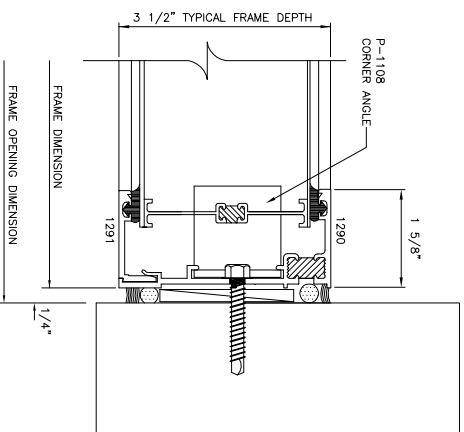

PHONE (715) 842-4816  
 FAX (715) 848-3336

**GUARDIAN 275**®  
**WALL SYSTEM**

1 2  
- -  
HEAD DETAIL  
SCALE: FULL

2 2  
- -  
SILL DETAIL  
SCALE: FULL

3 2  
- -  
MULLION DETAIL  
SCALE: FULL

4 2  
- -  
JAMB DETAIL  
SCALE: FULL