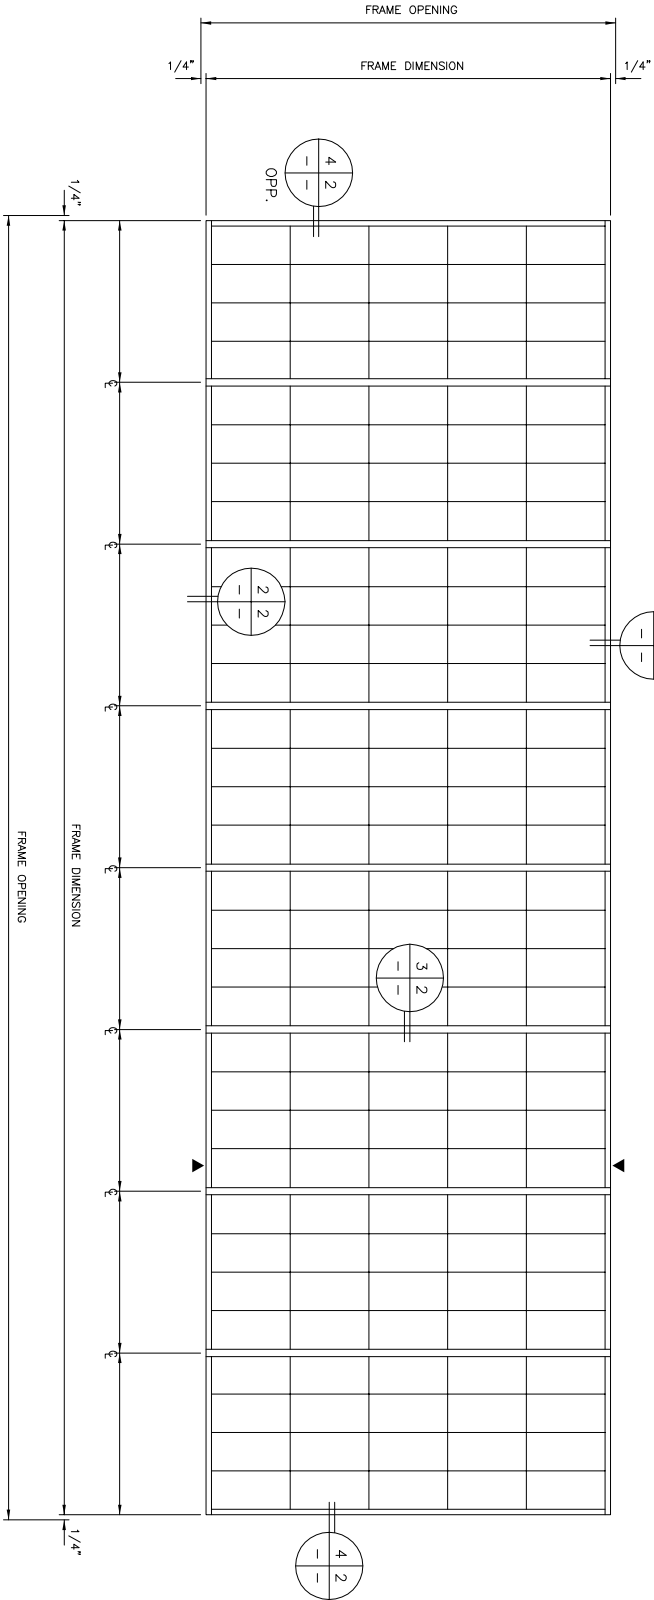

ELEVATION  
NOT TO SCALE

THERMALLY BROKEN SYSTEM

▲ INDICATES 1/4" EXPANSION JOINT (TYP.) (LENGTHS > 24'-0")

**MAJOR INDUSTRIES INC.**  
 7120 STEWART AVENUE  
 WAUSAU, WI 54401  
 P.O. BOX 306  
 WAUSAU, WI 54402-0306

PHONE (715) 842-4816  
 FAX (715) 848-3336

**GUARDIAN 275**®  
**WALL SYSTEM**

1 2  
- -  
HEAD DETAIL  
SCALE: FULL

2 2  
- -  
SILL DETAIL  
SCALE: FULL

3 2  
- -  
MULLION DETAIL  
SCALE: FULL

4 2  
- -  
JAMB DETAIL  
SCALE: FULL