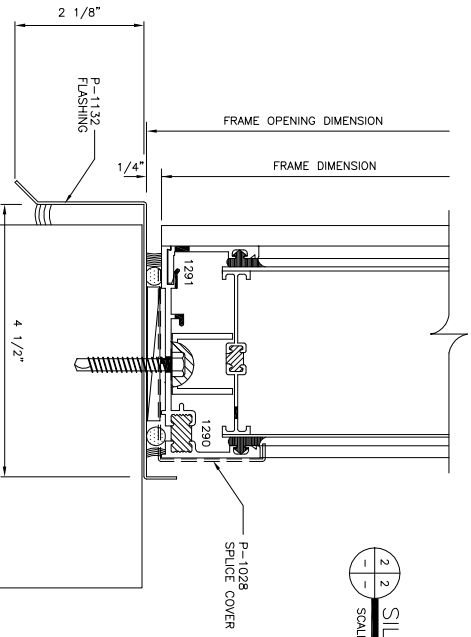

ELEVATION  
NOT TO SCALE

THERMALLY BROKEN SYSTEM

▲ INDICATES 1/4" EXPANSION JOINT (TYP.) (LENGTHS > 24'-0")

**MAJOR INDUSTRIES INC.**  
 7120 STEWART AVENUE  
 WAUSAU, WI 54401  
 P.O. BOX 306  
 WAUSAU, WI 54402-0306

PHONE (715) 842-4816  
 FAX (715) 848-3336

**GUARDIAN 275**®  
**WALL SYSTEM**

1 2  
- -  
HEAD DETAIL  
SCALE: FULL

2 2  
- -  
SILL DETAIL  
SCALE: FULL

3 2  
- -  
MULLION DETAIL  
SCALE: FULL

4 2  
- -  
JAMB DETAIL  
SCALE: FULL