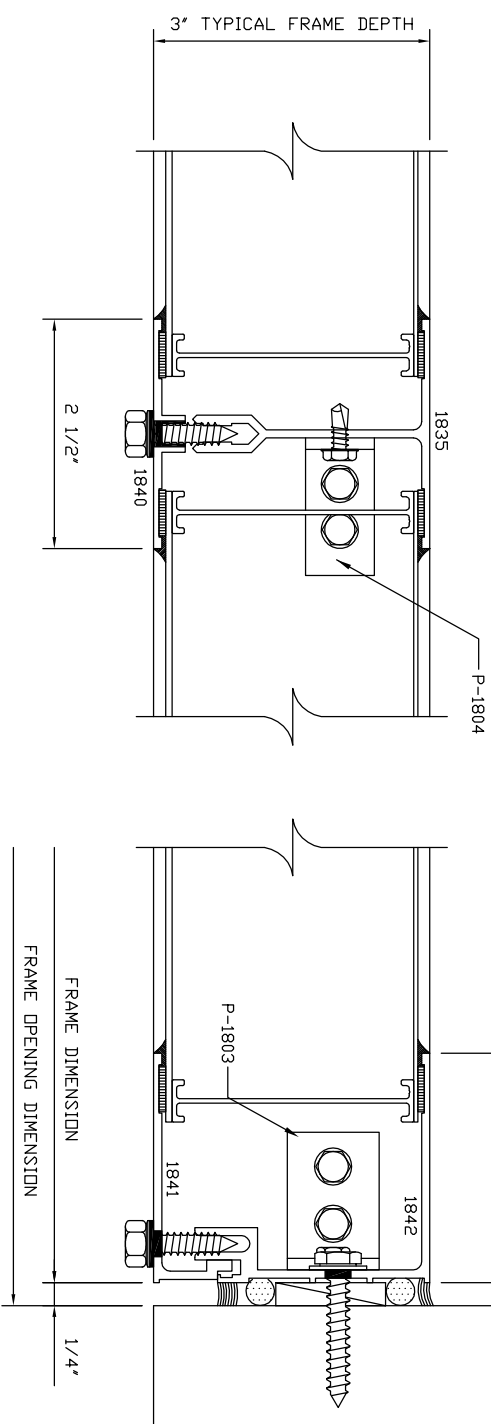

MAJOR INDUSTRIES INC.

7120 STEWART AVENUE
WAUSAU, WI 54401
P.O. BOX 306
WAUSAU, WI 54402-0306

PHONE (715) 842-4616
FAX (715) 848-3336

LIGHT BASIC®
WALL SYSTEM