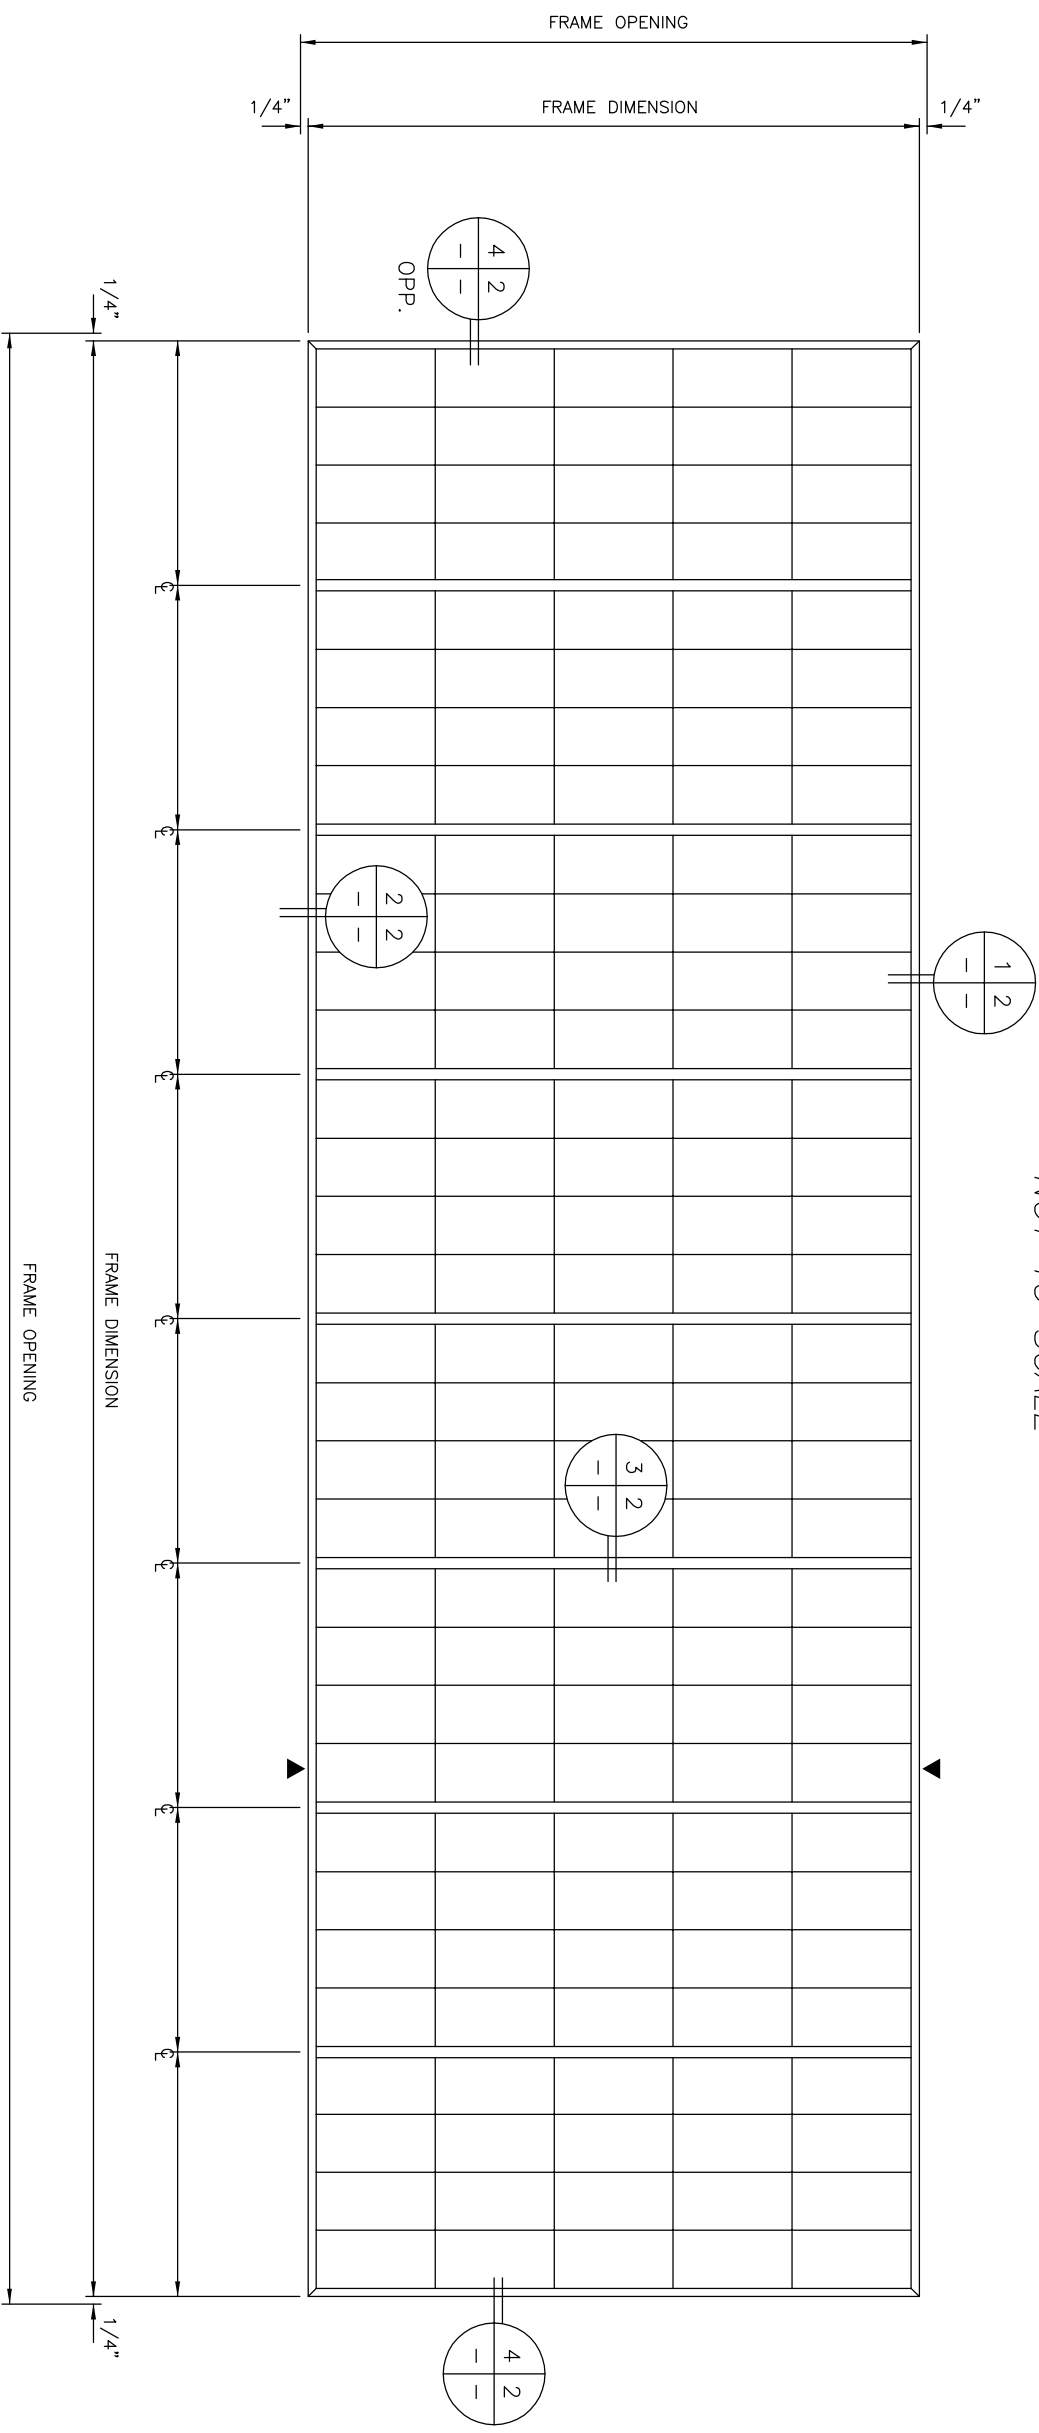

ELEVATION
NOT TO SCALE

INDICATES 1/4" EXPANSION JOINT (T.P.) (LENGTHS > 24'-0")

MAJOR INDUSTRIES INC.

7120 STEWART AVENUE
WAUSAU, WI 54401
P.O. BOX 306
WAUSAU, WI 54402-0306

PHONE (715) 842-4616
FAX (715) 848-3336