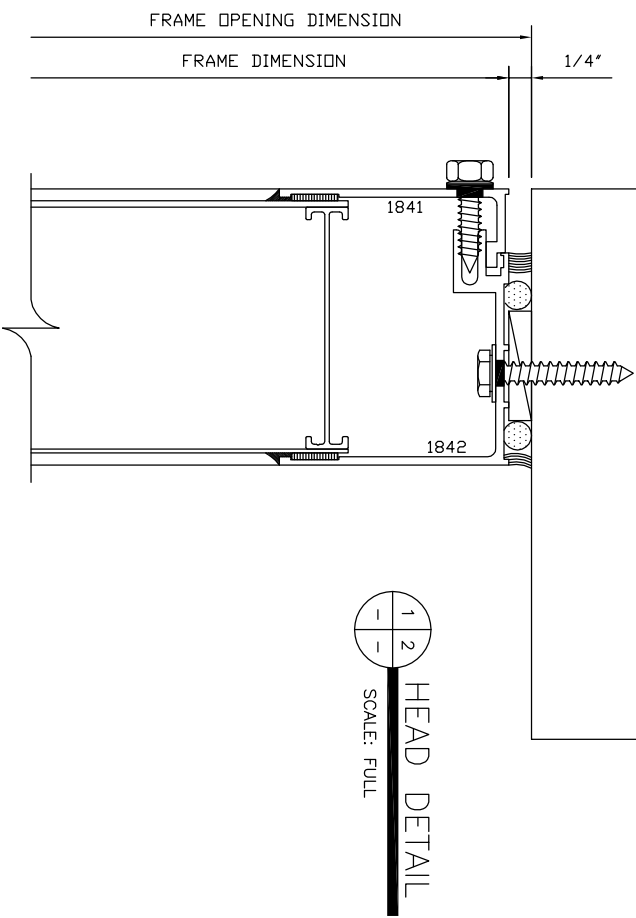

MAJOR INDUSTRIES INC.

7120 STEWART AVENUE
WAUSAU, WI 54401
P.O. BOX 306
WAUSAU, WI 54402-0306

PHONE (715) 842-4616
FAX (715) 848-3336

LIGHT BASIC®
WALL SYSTEM