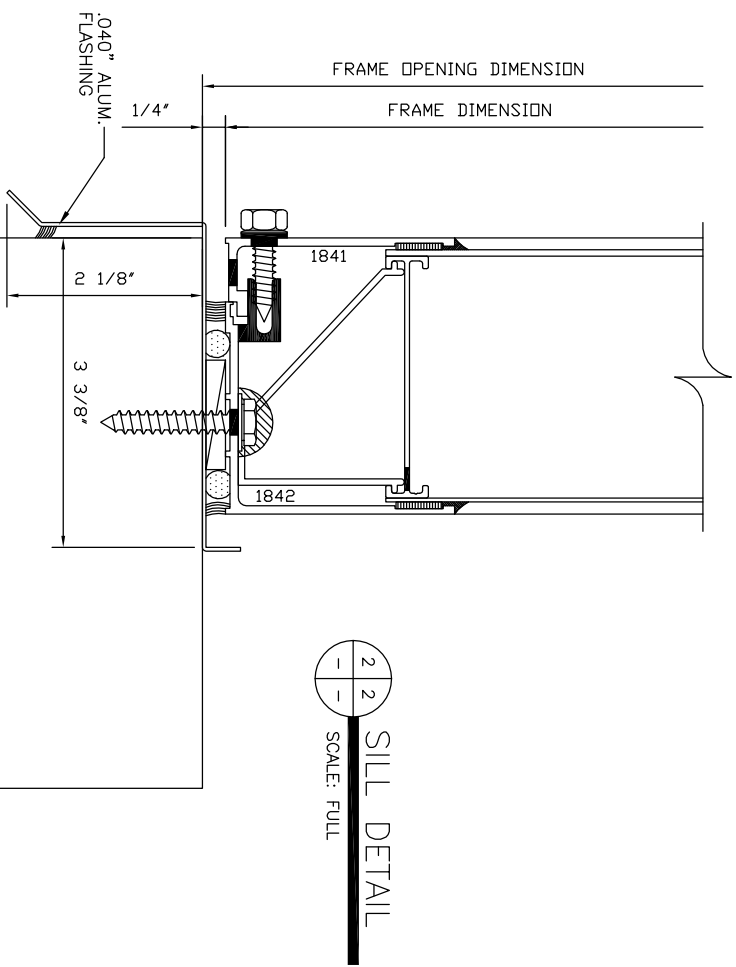

MAJOR INDUSTRIES INC.

7120 STEWART AVENUE
WAUSAU, WI 54401
P.O. BOX 306
WAUSAU, WI 54402-0306

PHONE (715) 842-4616
FAX (715) 848-3336

LIGHT BASIC®
WALL SYSTEM