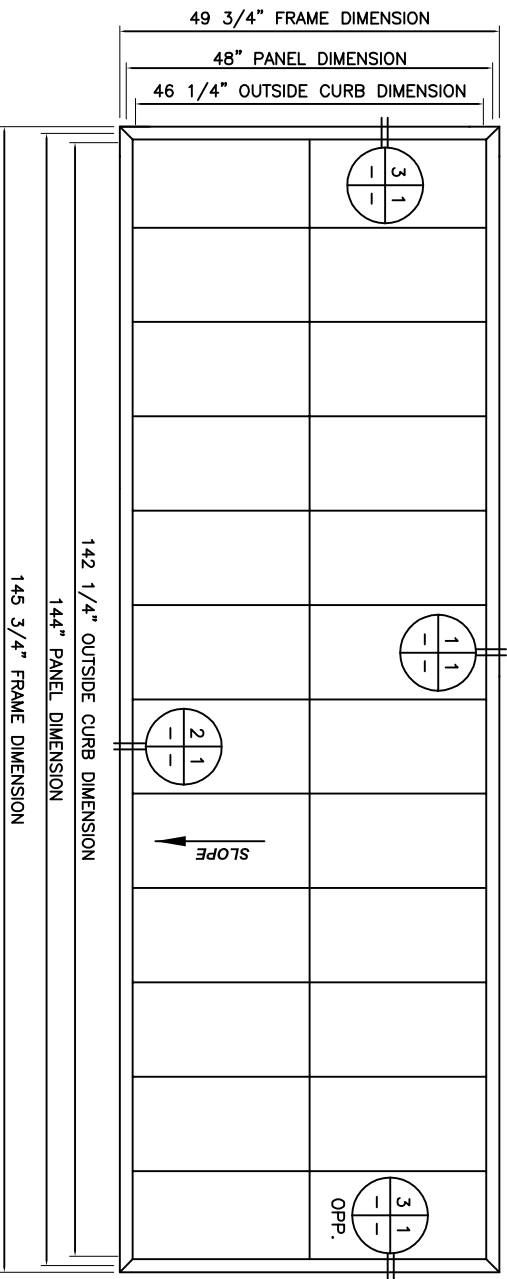

QUICKSHIP 12' long x 4' upslope SELF FLASHING SINGLE SLOPE

GUARDIAN 275
 QUICKSHIP SINGLE SLOPE
 TRANSLUCENT PANEL
 SKYLIGHT SYSTEM

GUARDIAN 275®
 TRANSLUCENT PANEL
 SKYLIGHT SYSTEM

UNIT IS PICTURED
 WITH STANDARD
 GRID CORE.