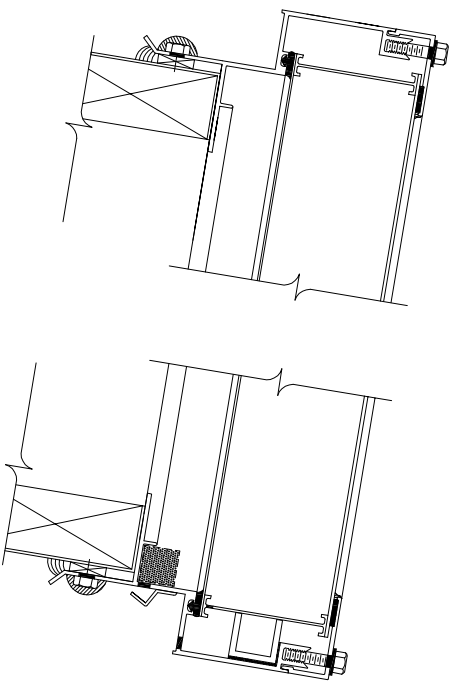

QUICKSHIP 12' long x 4' upslope SELF FLASHING SINGLE SLOPE

GUARDIAN 275
 QUICKSHIP SINGLE SLOPE
 TRANSLUCENT PANEL
 SKYLIGHT SYSTEM

GUARDIAN 275®
 TRANSLUCENT PANEL
 SKYLIGHT SYSTEM

UNIT IS PICTURED
 WITH STANDARD
 GRID CORE.

THERMALLY BROKEN
 OPTION IS NOT
 SHOWN.

QS12-4SFSS

MAJOR INDUSTRIES INC.
 7120 STEWART AVENUE
 WAUSAU, WI 54401
 P.O. BOX 306
 WAUSAU, WI 54402-0306

PHONE (715) 842-4816
 FAX (715) 848-3336

**QUICKSHIP SINGLE SLOPE
 12' x 4' SELF-FLASHING**