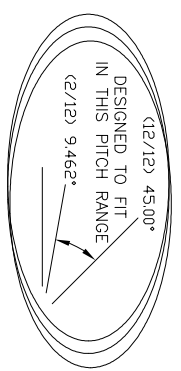

QUICKSHIP 12' long x 4' upslope SELF FLASHING SINGLE SLOPE

GUARDIAN 275
 QUICKSHIP SINGLE SLOPE
 TRANSLUCENT PANEL
 SKYLIGHT SYSTEM

GUARDIAN 275®
 TRANSLUCENT PANEL
 SKYLIGHT SYSTEM

UNIT IS PICTURED
 WITH STANDARD
 GRID CORE.