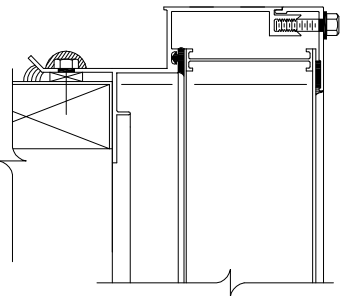

QUICKSHIP 12' long x 4' upslope SELF FLASHING SINGLE SLOPE

GUARDIAN 275
 QUICKSHIP SINGLE SLOPE
 TRANSLUCENT PANEL
 SKYLIGHT SYSTEM

GUARDIAN 275®
 TRANSLUCENT PANEL
 SKYLIGHT SYSTEM

UNIT IS PICTURED
 WITH STANDARD
 GRID CORE.