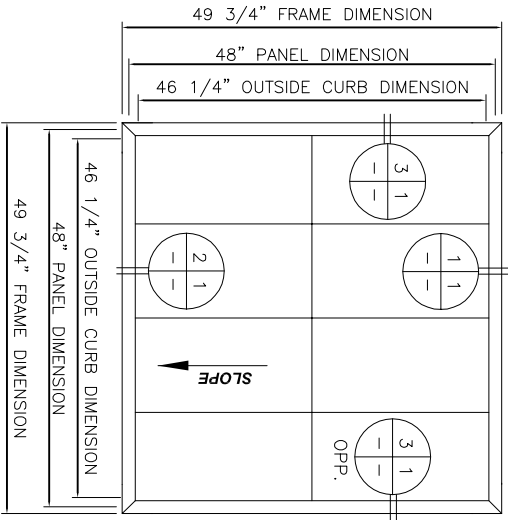

QUICKSHIP 4' long x 4' upslope SELF FLASHING SINGLE SLOPE

3 1 JAMB
DETAIL

1 1 HEAD
DETAIL

2 1 SILL
DETAIL

SHOP WELDED PERIMETER FRAME

GUARDIAN 275 QUICKSHIP SINGLE SLOPE TRANSLUCENT PANEL SKYLIGHT SYSTEM

GUARDIAN 275® TRANSLUCENT PANEL SKYLIGHT SYSTEM

QUICKSHIP SINGLE SLOPE 4' x 4' SELF-FLASHING