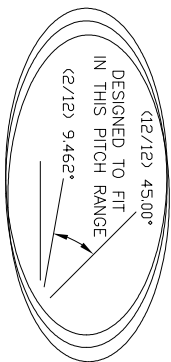

QUICKSHIP 4' long x 4' upslope SELF FLASHING SINGLE SLOPE

3 1 JAMB
DETAIL

1 1 HEAD
DETAIL

2 1 SILL
DETAIL

SHOP WELDED PERIMETER FRAME

GUARDIAN 275 QUICKSHIP SINGLE SLOPE TRANSLUCENT PANEL SKYLIGHT SYSTEM

GUARDIAN 275® TRANSLUCENT PANEL SKYLIGHT SYSTEM

QUICKSHIP SINGLE SLOPE 4' x 4' SELF-FLASHING