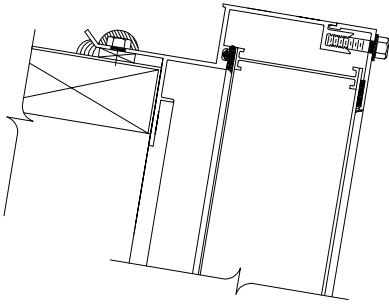

QUICKSHIP 4' long x 4' upslope SELF FLASHING SINGLE SLOPE

3 1 JAMB
DETAIL

1 1 HEAD
DETAIL

2 1 SILL
DETAIL

SHOP WELDED PERIMETER FRAME

GUARDIAN 275 QUICKSHIP SINGLE SLOPE TRANSLUCENT PANEL SKYLIGHT SYSTEM

GUARDIAN 275® TRANSLUCENT PANEL SKYLIGHT SYSTEM

QUICKSHIP SINGLE SLOPE 4' x 4' SELF-FLASHING