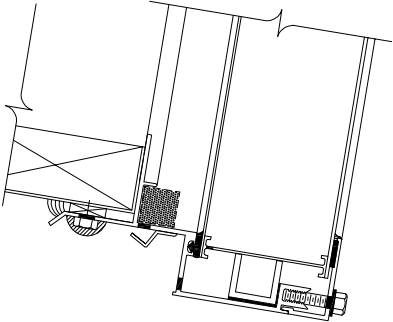

QUICKSHIP 4' long x 4' upslope SELF FLASHING SINGLE SLOPE

3 1 JAMB
DETAIL

1 1 HEAD
DETAIL

2 1 SILL
DETAIL

SHOP WELDED PERIMETER FRAME

GUARDIAN 275 QUICKSHIP SINGLE SLOPE TRANSLUCENT PANEL SKYLIGHT SYSTEM

GUARDIAN 275® TRANSLUCENT PANEL SKYLIGHT SYSTEM

QUICKSHIP SINGLE SLOPE 4' x 4' SELF-FLASHING