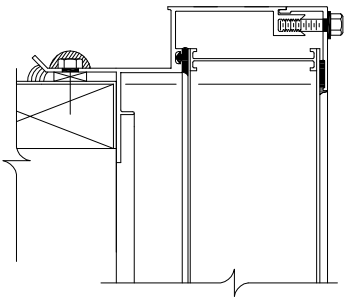

QUICKSHIP 4' long x 4' upslope SELF FLASHING SINGLE SLOPE

3 1 JAMB
DETAIL

1 1 HEAD
DETAIL

2 1 SILL
DETAIL

SHOP WELDED PERIMETER FRAME

GUARDIAN 275 QUICKSHIP SINGLE SLOPE TRANSLUCENT PANEL SKYLIGHT SYSTEM

GUARDIAN 275® TRANSLUCENT PANEL SKYLIGHT SYSTEM

QUICKSHIP SINGLE SLOPE 4' x 4' SELF-FLASHING