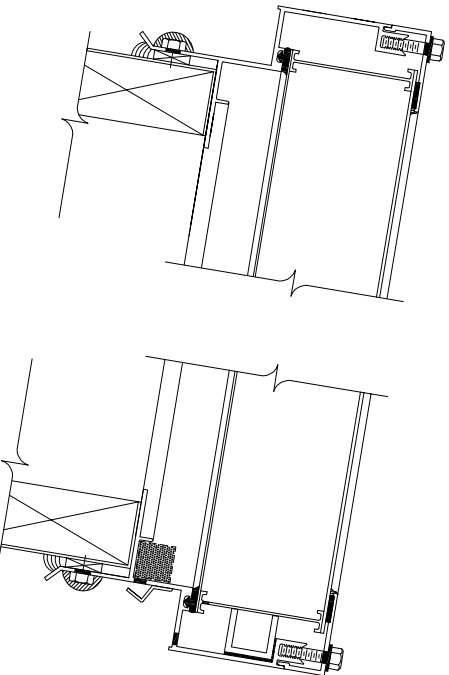

# QUICKSHIP 8' long x 4' upslope SELF FLASHING SINGLE SLOPE

GUARDIAN 275  
 QUICKSHIP SINGLE SLOPE  
 TRANSLUCENT PANEL  
 SKYLIGHT SYSTEM

GUARDIAN 275®  
 TRANSLUCENT PANEL  
 SKYLIGHT SYSTEM

UNIT IS PICTURED  
 WITH STANDARD  
 GRID CORE.

QUICKSHIP SINGLE SLOPE  
 8' x 4' SELF-FLASHING