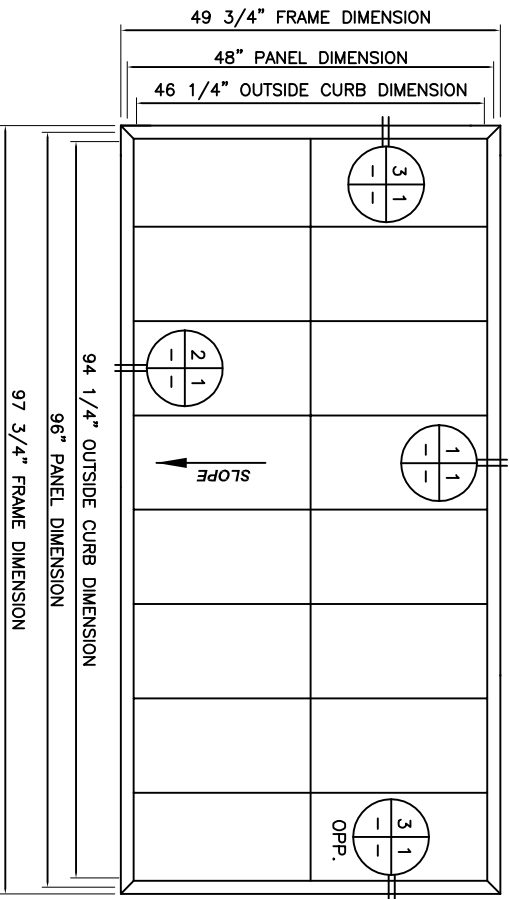

# QUICKSHIP 8' long x 4' upslope SELF FLASHING SINGLE SLOPE

GUARDIAN 275  
 QUICKSHIP SINGLE SLOPE  
 TRANSLUCENT PANEL  
 SKYLIGHT SYSTEM

GUARDIAN 275®  
 TRANSLUCENT PANEL  
 SKYLIGHT SYSTEM

UNIT IS PICTURED  
 WITH STANDARD  
 GRID CORE.

QUICKSHIP SINGLE SLOPE  
 8' x 4' SELF-FLASHING