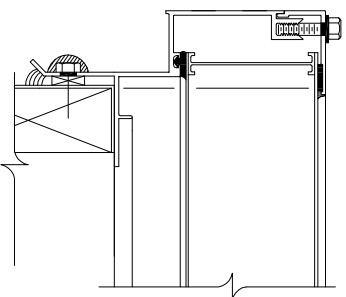

# QUICKSHIP 8' long x 4' upslope SELF FLASHING SINGLE SLOPE

GUARDIAN 275  
 QUICKSHIP SINGLE SLOPE  
 TRANSLUCENT PANEL  
 SKYLIGHT SYSTEM

GUARDIAN 275®  
 TRANSLUCENT PANEL  
 SKYLIGHT SYSTEM

UNIT IS PICTURED  
 WITH STANDARD  
 GRID CORE.

QUICKSHIP SINGLE SLOPE  
 8' x 4' SELF-FLASHING