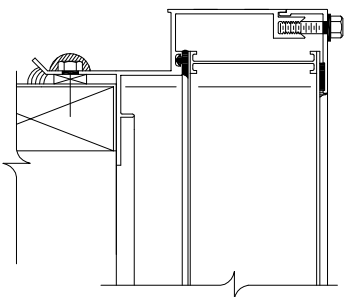

QUICKSHIP 9' long x 4' upslope SELF FLASHING SINGLE SLOPE

GUARDIAN 275
 QUICKSHIP SINGLE SLOPE
 TRANSLUCENT PANEL
 SKYLIGHT SYSTEM

GUARDIAN 275®
 TRANSLUCENT PANEL
 SKYLIGHT SYSTEM

UNIT IS PICTURED
 WITH STANDARD
 GRID CORE.