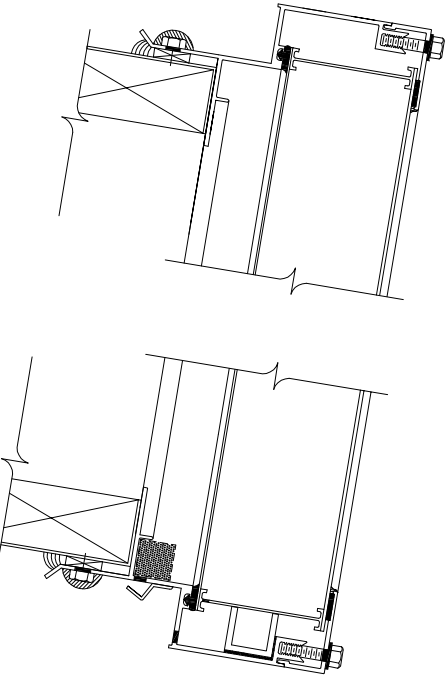

QUICKSHIP 9' long x 4' upslope SELF FLASHING SINGLE SLOPE

GUARDIAN 275
 QUICKSHIP SINGLE SLOPE
 TRANSLUCENT PANEL
 SKYLIGHT SYSTEM

GUARDIAN 275®
 TRANSLUCENT PANEL
 SKYLIGHT SYSTEM

UNIT IS PICTURED
 WITH STANDARD
 GRID CORE.

THERMALLY BROKEN
 OPTION IS NOT
 SHOWN.

QS9 - 4SFS

MAJOR INDUSTRIES INC.
 7120 STEWART AVENUE
 WAUSAU, WI 54401
 P.O. BOX 306
 WAUSAU, WI 54402-0306

PHONE (715) 842-4816
 FAX (715) 848-3336

QUICKSHIP SINGLE SLOPE
 9' x 4' SELF-FLASHING