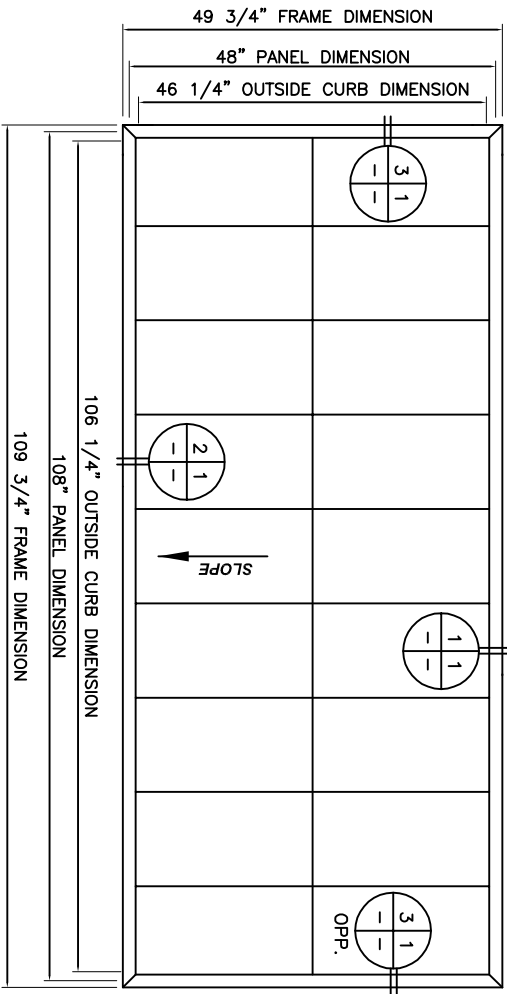

QUICKSHIP 9' long x 4' upslope SELF FLASHING SINGLE SLOPE

GUARDIAN 275
 QUICKSHIP SINGLE SLOPE
 TRANSLUCENT PANEL
 SKYLIGHT SYSTEM

GUARDIAN 275®
 TRANSLUCENT PANEL
 SKYLIGHT SYSTEM

UNIT IS PICTURED
 WITH STANDARD
 GRID CORE.

THERMALLY BROKEN
 OPTION IS NOT
 SHOWN.

QS9 - 4SFS

MAJOR INDUSTRIES INC.
 7120 STEWART AVENUE
 WAUSAU, WI 54401
 P.O. BOX 306
 WAUSAU, WI 54402-0306

PHONE (715) 842-4816
 FAX (715) 848-3336

QUICKSHIP SINGLE SLOPE
 9' x 4' SELF-FLASHING